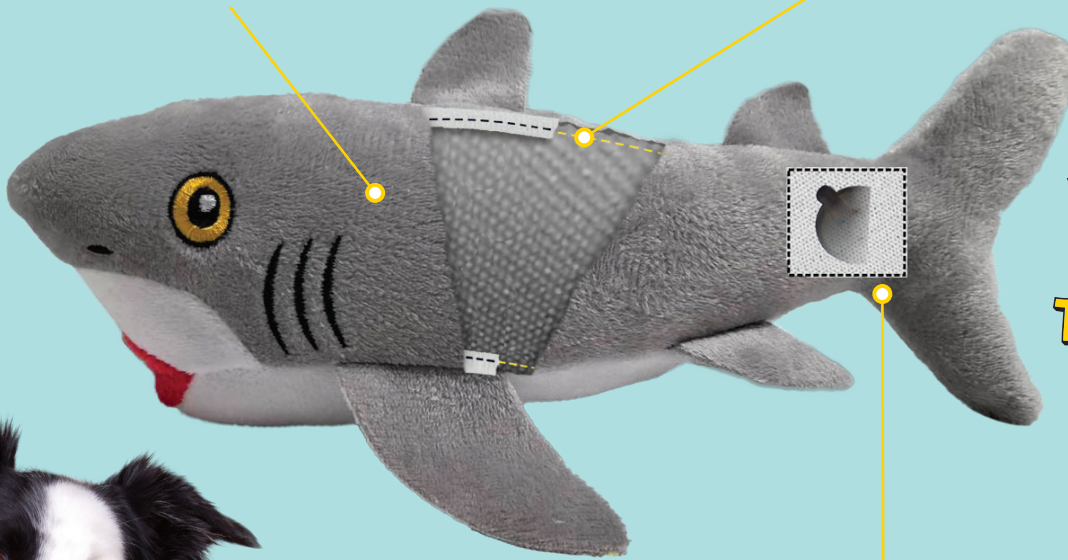

# HOW ARE THEY MADE?

## Premium Quality Materials

We prioritize the use of premium quality materials for the exterior fleece. The high-grade fleece is soft to the touch, making it perfect for cuddle time and play time for dogs of all sizes and breeds.

## PROTECTIVE WEBBING

Compared to traditional plush toys, we add an extra layer of webbing over the seams to add strength to the seams.

**Washable  
And  
They Float!**

## Squeaker Safety Pockets

Squeakers are sewn into material pockets inside the toy. This additional layer of safety can give you the time you need to safely remove the toy in the event your dog reaches the core of the toy.