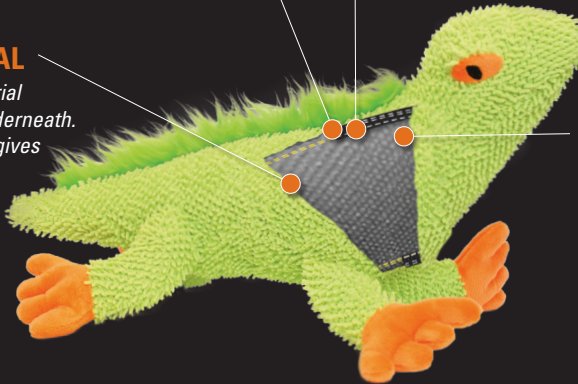

Mighty[®] toys are built to withstand rigorous interactive play, not aggressive chewing. We use quality durable materials, but this product is still a “soft” plush dog toy that can be damaged from chewing. Care for your dog like you would your child. Do not allow your pet to swallow any part of ANY brand of dog toy.

LIMITED GUARANTEE: For defects in workmanship.
To read the full details of our Limited Guarantee,
please visit MYDOGTOY.com

MYDOGTOY.COM

HOW ARE THEY MADE?

MULTIPLE ROWS OF STITCHING

When sewing the toy's seams together, we add webbing to the vulnerable seams to reinforce and make them stronger. This extra binding creates multiple rows of stitching to hold the seams together.

DURABLE SEAMS

All seams are located inside the toy to discourage chewing. Vulnerable seams are protected by sewing a flexible material over the edge of the seam.

2 LAYERS OF MATERIAL

Each toy has a soft outer material with a layer of heavy fleece underneath. The fleece underneath is what gives this toy its strength. The fleece core holds the body of the toy together when playing games like Tug.