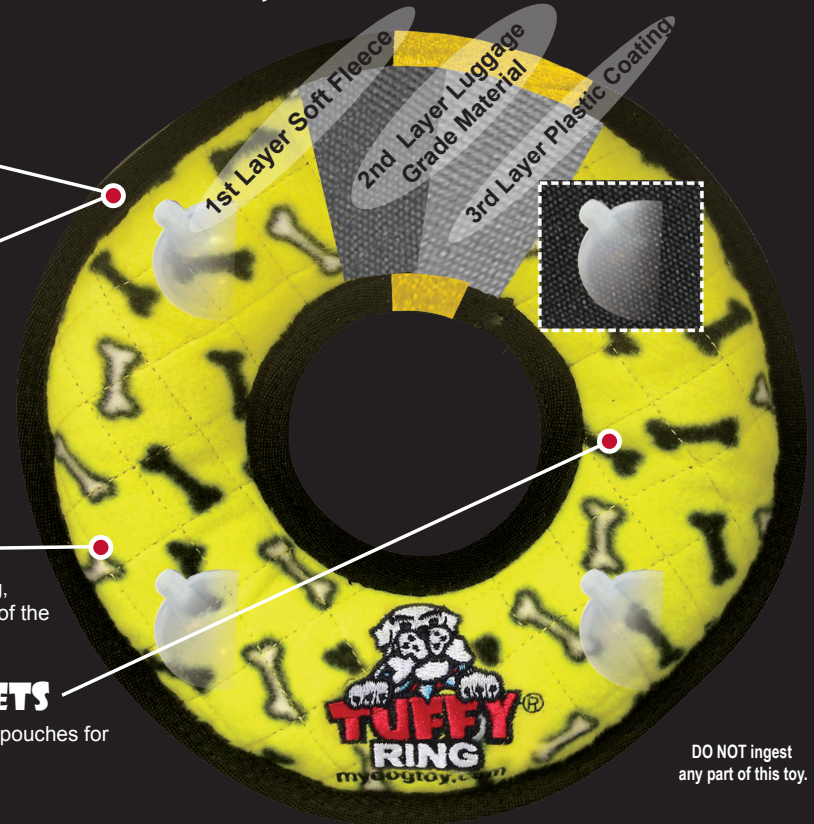

Family Owned and Operated

20+ Years Making Dog Toys!

TUFFY®

2-PACK BEST SELLERS

7

SEVEN ROWS OF STITCHING

Tuffy® toys can have up to 7 rows of stitching. The number of rows of stitching depends on the shape, size and style of the toy. Two directions of cross stitching hold the multiple layers together. Rows of stitching hold webbing around the material's edge, and the toy's parts are sewn together with up to 3 rows of stitching. When possible, a protective webbing is added around the outer edge and sewn up to 3 more times.

3

THREE LAYERS OF MATERIAL

Tuffy® toys can have up to 3 layers of material depending on the shape, size and style of the toy. Our Medium series (depicted here) can have up to 2 layers of Luggage grade material. Certain layers of material are coated with a layer of plastic to hold the material fibers together. Finally, we use soft fleece for the outside layer.

PROTECTIVE WEBBING

For our Medium series we add an additional layer of webbing, whenever possible, around the outside edge to cover the seams of the toy. This is sewn multiple times, for added durability.

SQUEAKER SAFETY POCKETS

When possible, squeakers are sewn inside protective pouches for your dog's safety.

DO NOT ingest any part of this toy.

CARE INSTRUCTIONS

This toy is machine washable – air dry.

REMOVE LOOSE THREADS

Over time this toy will start to show wear. Trim loose threads or loose material to avoid accidental ingestion.

THERE IS NO SUCH THING AS INDESTRUCTIBLE!

Our dog toys are built to withstand interactive play. Dog toys are NOT MEANT FOR AGGRESSIVE CHEWING. If your dog wants to "chew," remove the toy immediately. We use quality durable materials, but this product is still a "soft" plush dog toy that can be damaged from chewing.

YOUR DOG'S SAFETY IS YOUR RESPONSIBILITY

Care for your dog like you would your child. Do not allow your pet to ingest or swallow any parts of ANY brand of dog toy. INJURY MAY RESULT.

LIMITED GUARANTEE: For defects in workmanship. To read the full details of our Limited Guarantee please visit MYDOGTOY.com

MYDOGTOY.COM

Vip Products

© 2025, 2022 VIP Products | Phoenix AZ | All Rights Reserved
1-866-4-DogToy | www.mydogtoy.com

LIMITED GUARANTEE: We guarantee the toys against defects and workmanship. If you experience a problem you should contact VIP Products directly at 1-866-4-DOG-TOY (436-4869).

Made In Malaysia