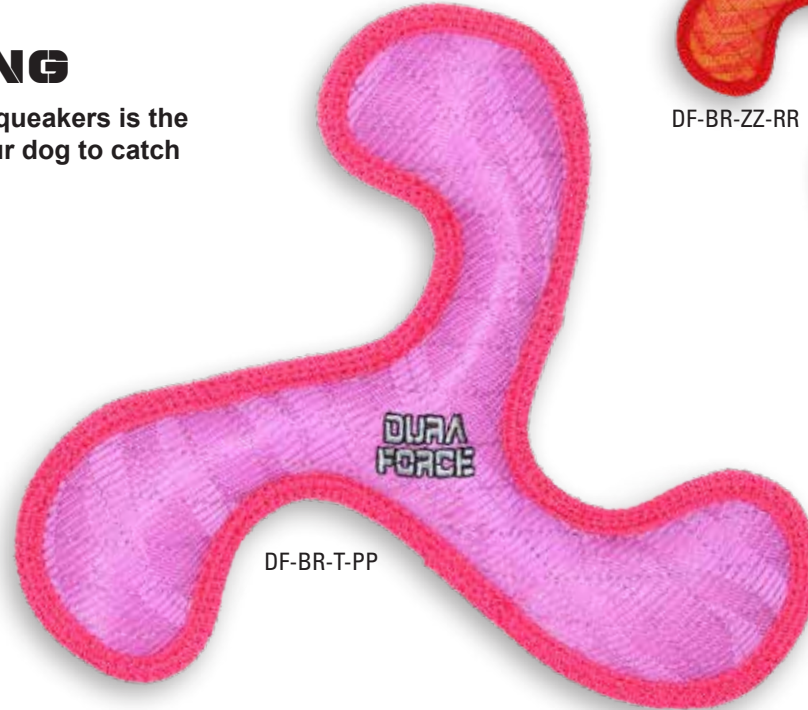

## BOOMERANG

A Boomerang with three squeakers is the perfect toy for training your dog to catch and fetch. 1" x 10.8" x 10.8"

DF-BR-T-PP

DF-BR-ZZ-RR

DF-BR-T-OY

DF-BR-T-BG

DURASCALE™