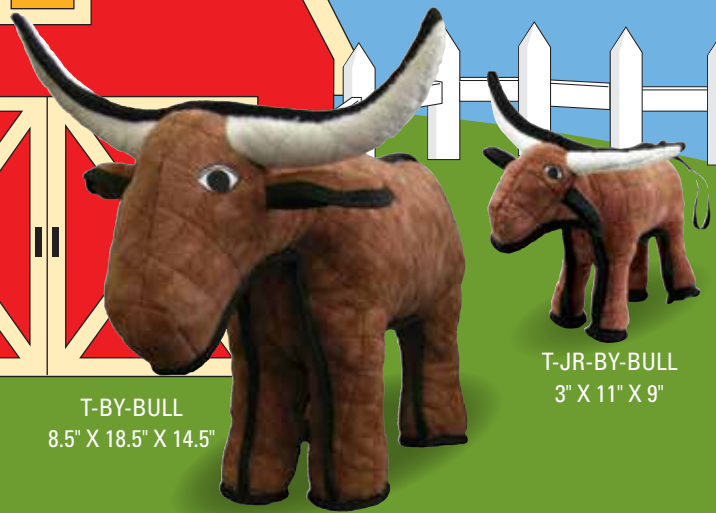

T-JR-BY-BULL
3" X 11" X 9"