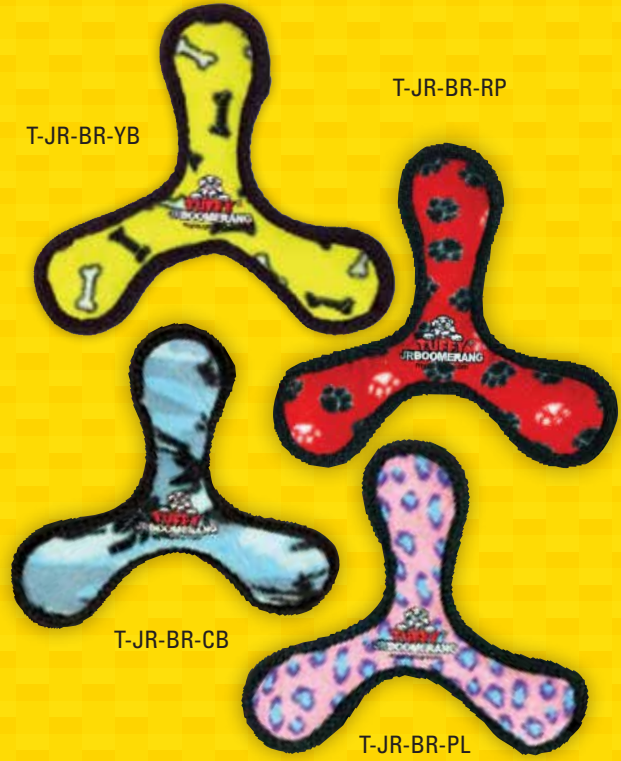

JR BOOMERANG

1.5" X 8" X 7.5"

T-JR-BR-RP
T-JR-BR-YB
T-JR-BR-CB
T-JR-BR-PL