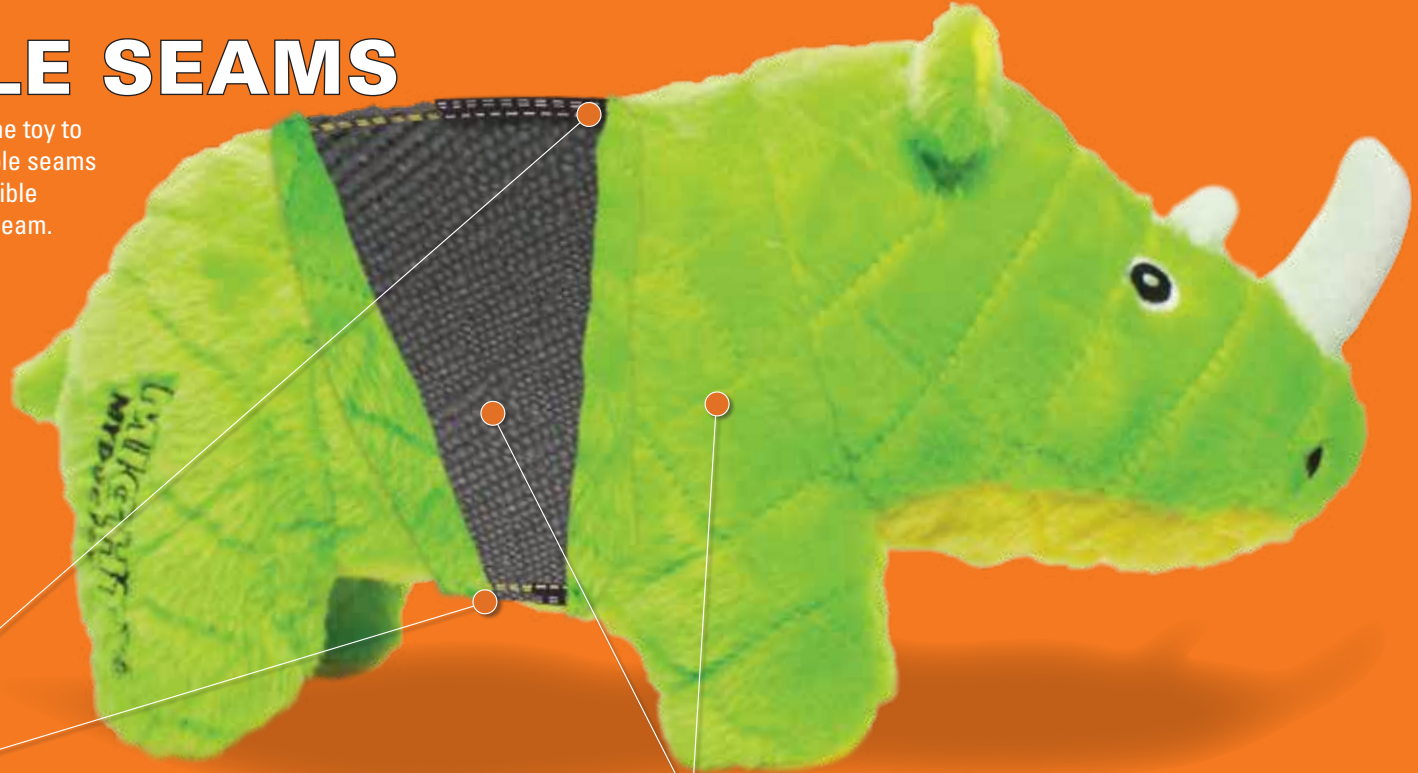

MIGHTY®

Mighty® Dog Toys **rethink durability** and approach it from a new angle.

Durability is created for each toy with multiple layers of flexible materials that move with the dog's teeth instead of tearing. Compared to other toys, Mighty® dog toys have no hard edges. The result is that these toys do not promote chewing—great when you're trying to discourage chewing habits. These toys may seem plush on the outside, but all the durability features are internal making these toys soft, yet MIGHTY® strong.

DURABLE SEAMS

All seams are located inside the toy to discourage chewing. Vulnerable seams are protected by sewing a flexible material over the edge of the seam.

UP TO
4 ROWS OF
STITCHING

All material seams have multiple rows of stitching, are covered with a layer of soft, flexible material and sewn together with more rows of stitching, creating a soft and durable toy with no hard edges!

UP TO
2 LAYERS OF
MATERIAL

Outside layer is made of a tight-woven sherpa-style fleece – the result is good flexibility with high durability. Inside material is made of tight-woven brushed fleece of the heaviest weight and highest durability.