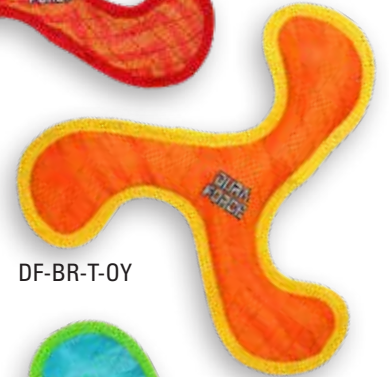

## BOOMERANG

A Boomerang with three squeakers is the perfect toy for training your dog to catch and fetch. 1" x 10.8" x 10.8"

DF-BR-T-PP

DF-BR-ZZ-RR

DF-BR-T-OY

DF-BR-T-BG

DURASCALE™

## JR. BOOMERANG

A Jr. Boomerang for medium to small sized dogs!  
.8" x 8.5" x 8.5"

DFJR-BR-ZZ-RR

DFJR-BR-T-BG

DFJR-BR-T-OY

DFJR-BR-T-PP

DURAFORCE®