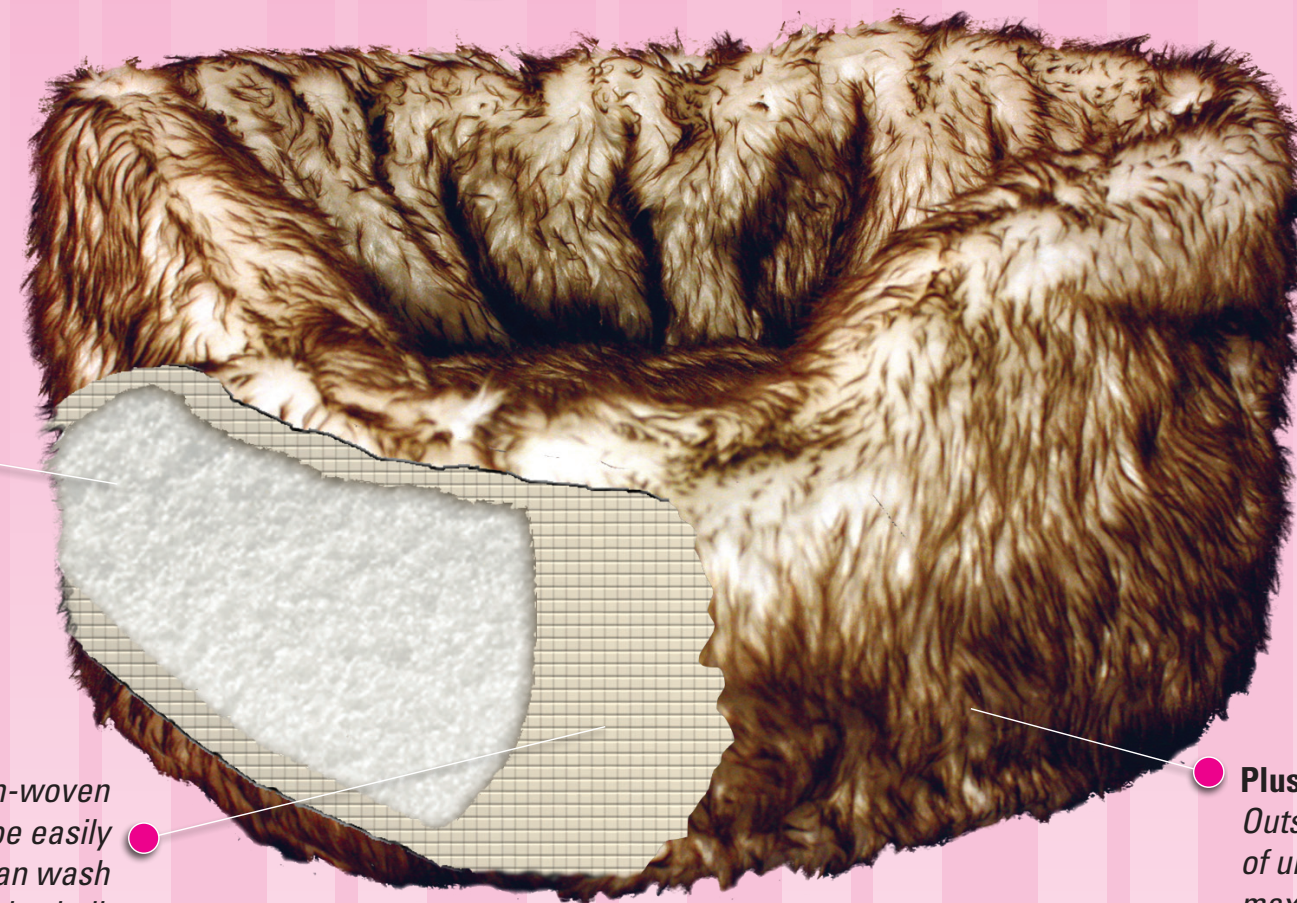

Luxury Plush Dog Beds

Bentley & Bunny

Removable Filling - Inside stuffing is a soft plush poly fill material that is enclosed in a fabric pocket that can be easily removed or adjusted to keep correct shape of bed.

Easy Washing - Non-woven fabric pocket can be easily removed so you can wash the outside shell.

Plush Exterior - Outside layer is made of ultra soft faux fur for maximum enjoyment!