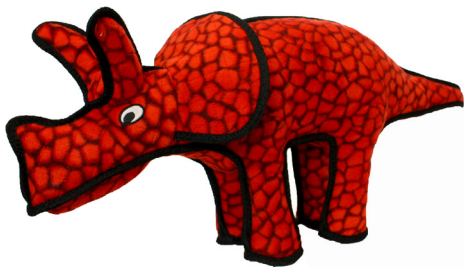

T-DG-Yellow
SALE PRICE: \$29.20

T-BY-Bull
SALE PRICE: \$12.42

T-BY-Pig
SALE PRICE: \$9.78

T-BY-Sheep
SALE PRICE: \$9.81

T-Z-Bear
SALE PRICE: \$14.37

T-D-Triceratops
SALE PRICE: \$18.30

T-D-Destructosaurus
SALE PRICE: \$33.48