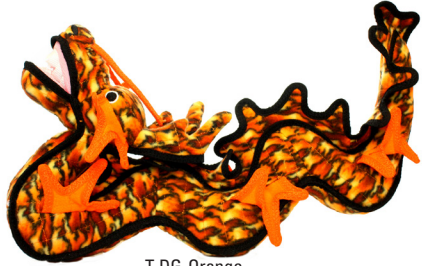

We care about your pets as much as you.™

Vip Products
Product Design and Manufacturing

TUFFY®

TUFFY'S BIG DOG TOY SALE! 30% OFF WHOLESALE PRICE!
SPECIAL ENDS JUNE 30TH 2015

T-DG-Orange
SALE PRICE: \$29.20

T-DG-Yellow
SALE PRICE: \$29.20

T-BY-Bull
SALE PRICE: \$12.42

T-BY-Pig
SALE PRICE: \$9.78

T-BY-Sheep
SALE PRICE: \$9.81

T-Z-Bear
SALE PRICE: \$14.37

T-D-Triceratops
SALE PRICE: \$18.30

T-D-Destructosaurus
SALE PRICE: \$33.48