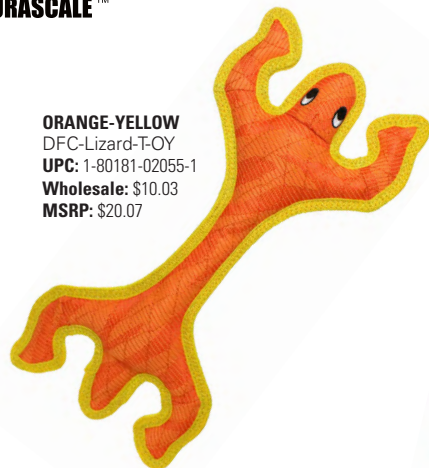

We care about your
pets as much as you.™

Vip Products
Product Design and Manufacturing

DURAFORCE®

DURAFORCE®

NEW DURAFORCE CHARACTERS AVAILABLE NOW!

CRAB

BLUE-GREEN
DFC-Crab-TBG
UPC: 1-80181-02056-8
Wholesale: \$9.55
MSRP: \$19.10

ORANGE-YELLOW
DFC-Crab-TOY
UPC: 1-80181-02051-3
Wholesale: \$9.55
MSRP: \$19.10

DRAGON

BLUE-GREEN
DFC-Dragon-TBG
UPC: 1-80181-02053-7
Wholesale: \$12.57
MSRP: \$25.14

ORANGE-YELLOW
DFC-Dragon-TOY
UPC: 1-80181-02054-4
Wholesale: \$12.57
MSRP: \$25.14

LIZARD

ORANGE-YELLOW
DFC-Lizard-TOY
UPC: 1-80181-02055-1
Wholesale: \$10.03
MSRP: \$20.07

DUCKS 1 & 2

BLUE-GREEN
DFC-Duck1-TBG
UPC: 1-80181-02058-2
Wholesale: \$7.33
MSRP: \$14.65

ORANGE-YELLOW
DFC-Duck2-TOY
UPC: 1-80181-02057-5
Wholesale: \$8.06
MSRP: \$16.11