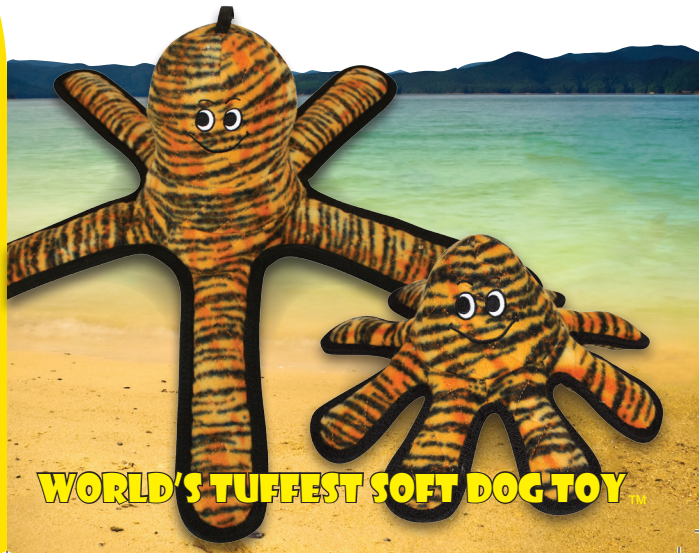

WORLD'S TUFFEST SOFT DOG TOY™