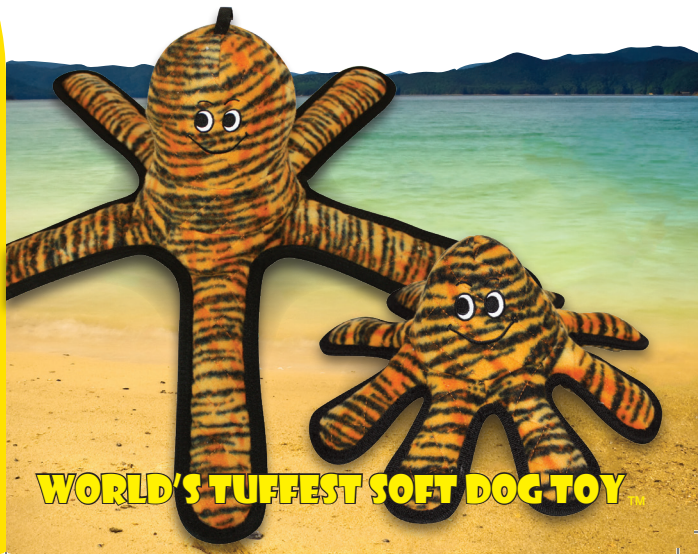

MYDOGTOY.COM®

NEW MATERIAL ONLY
CONTENT Polyester Fibers
MATERIAUX NEUFS SEULEMENT
CONTENU Fibres De Polyester

WORLD'S TUFFEST SOFT DOG TOY™

SEVEN ROWS OF STITCHING

Tuffy® MEGA toys can have up to 7 rows of stitching. The number of rows of stitching depends on the shape, size and style of the toy. Two directions of cross stitching hold the multiple layers together. Rows of stitching hold webbing around the material's edge, and the toy's parts are sewn together with up to 3 rows of stitching. When possible, a protective webbing is added around the outer edge and sewn up to 3 more times.