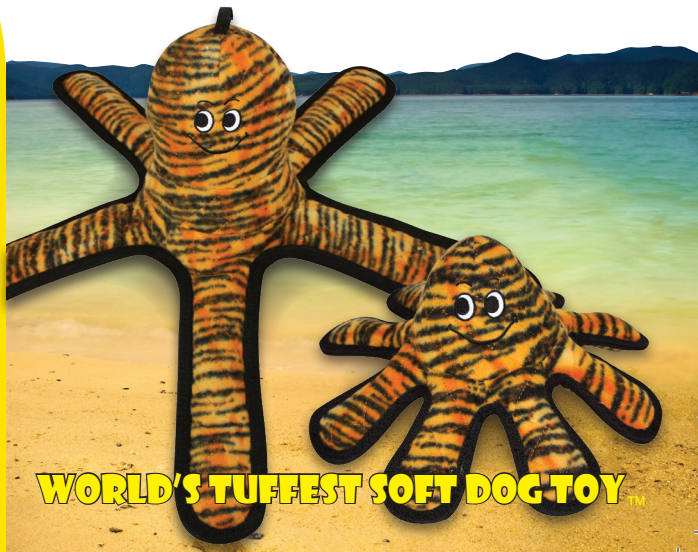

WORLD'S TUFFEST SOFT DOG TOY™