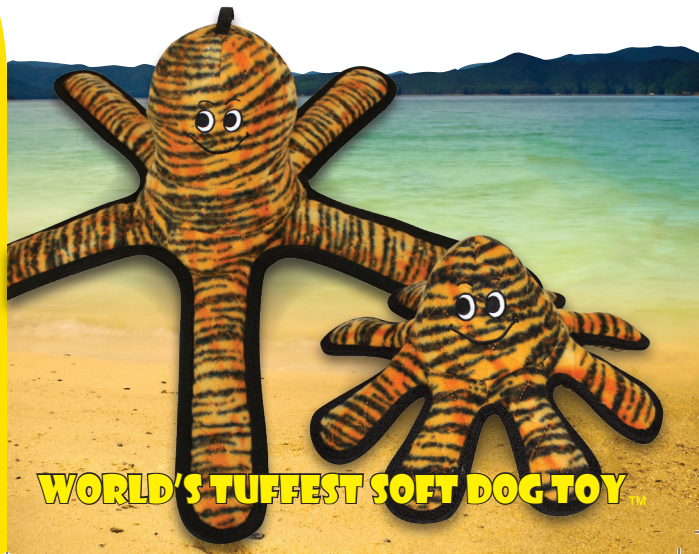

WORLD'S TUFFEST SOFT DOG TOY™