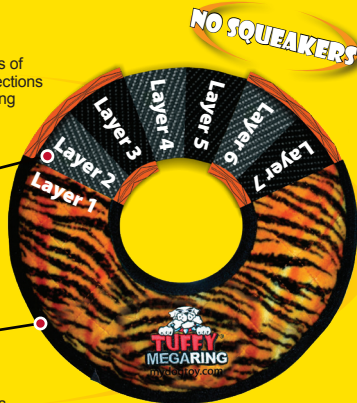

WORLD'S TUFFEST SOFT DOG TOY™

7

SEVEN ROWS OF STITCHING

Tuffy® toys can have up to 7 rows of stitching. The number of rows of stitching depends on the shape, size and style of the toy. Two directions of cross stitching hold the multiple layers together. Rows of stitching hold webbing around the material's edge, and the toy's parts are sewn together with up to 3 rows of stitching. When possible, a protective webbing is added around the outer edge and sewn up to 3 more times.

7

SEVEN LAYERS OF MATERIAL

Tuffy® MEGA toys can have up to 7 layers of material depending on the shape, size and style of the toy. Our MEGA series (depicted here) can have up to 3 layers of Luggage grade material. Certain layers of material are coated with a layer of plastic to hold the material fibers together. Finally, we use soft fleece for the outside layer.

PROTECTIVE WEBBING

For our MEGA series we add an additional layer of webbing, whenever possible, around the outside edge to cover the seams of the toy. This is sewn multiple times, for added durability.

Washable • They Float • Extremely Durable
Tiger Tested, Dog Approved!