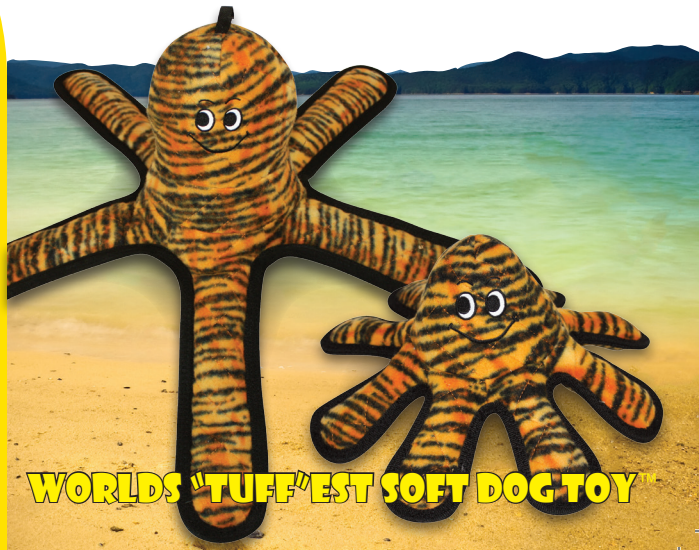

© 2010, 2017 VIP Products | All Rights Reserved

Three Dimensional Sculpture © VIP Products

Fleece Pattern © VIP Products

Phoenix AZ | info@mydogtoy.com | www.mydogtoy.com

Made in China

MYDOGTOY.COM

WORLD'S "TUFF"EST SOFT DOG TOY™

SEVEN ROWS OF STITCHING

Tuffy® MEGA toys can have up to 7 rows of stitching. The number of rows of stitching depends on the shape, size and style of the toy. Two directions of cross stitching hold the multiple layers together. Rows of stitching hold webbing around the materials edge, and the toys' parts are sewn together with up to 3 rows of stitching. When possible, a protective webbing is added around the outer edge and sewn up to 3 more times.