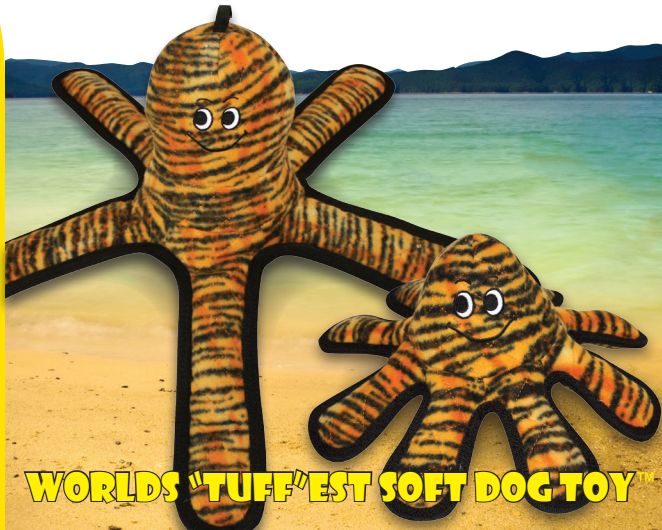

**THERE IS NO SUCH THING AS INDESTRUCTIBLE!**

Tuffy's are the "World's Most Durable Soft Dog Toys" and they are built to withstand rigorous interactive play, not aggressive chewing. We use quality durable materials, but this product is still a "Soft" plush dog toy that can be damaged from chewing. Care for your dog like you would your child, do not allow your pet to swallow any part of any brand of dog toy.

Made in China

**MYDOGTOY.COM**

NEW MATERIAL ONLY	MATERIAUX NEUFS SEULEMENT
REG. NO. 12T-1077606	NO DE PERMIS 12T-1077606
CONTENT Polyester Fibers	CONTENU Fibres De Polyester

REG. NO. PA-12870 (CN)

**WORLD'S "TUFF"EST SOFT DOG TOY**