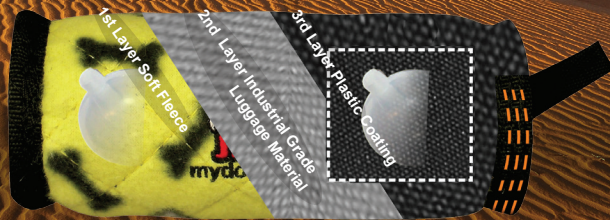

WORLD'S "TUFF"EST SOFT DOG TOY™

TUFFY® DESERT CREATURES

Washable & They Float!

MULTIPLE LAYERS

Tuffy® Pet Toys are the most durable toys available. All the layers of this toy are bonded and sewn together to make one "Tuff" Layer.

SEWN MULTIPLE TIMES

Most toys have just one seam to hold the toy together. We sew webbing around the edges of the toy and then sew the edges together to make each toy Tuff.

SQUEAKER SAFETY POCKETS

Squeakers are sewn into pouches as an added layer of safety.