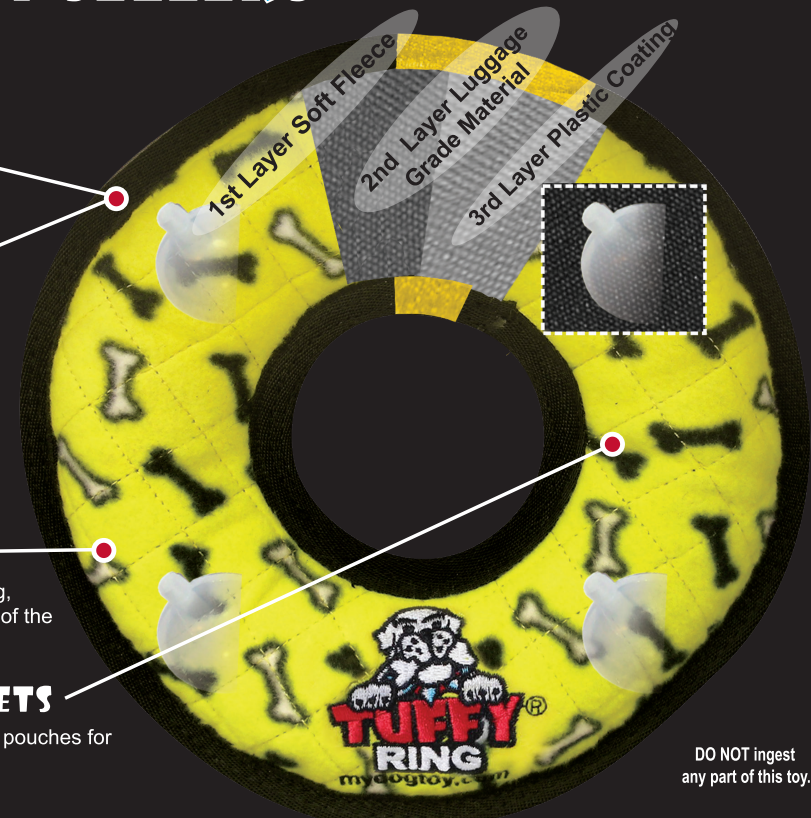

Family Owned and Operated

20+ Years Making Dog Toys!

TUFFY®

2-PACK BEST SELLERS

7

SEVEN ROWS OF STITCHING

Tuffy® toys can have up to 7 rows of stitching. The number of rows of stitching depends on the shape, size and style of the toy. Two directions of cross stitching hold the multiple layers together. Rows of stitching hold webbing around the material's edge, and the toy's parts are sewn together with up to 3 rows of stitching. When possible, a protective webbing is added around the outer edge and sewn up to 3 more times.

4

FOUR LAYERS OF MATERIAL

Tuffy® toys can have up to 4 layers of material depending on the shape, size and style of the toy. Our Medium series (depicted here) can have up to 2 layers of Luggage grade material. Certain layers of material are coated with a layer of plastic to hold the material fibers together. Finally, we use soft fleece for the outside layer.

PROTECTIVE WEBBING

For our Medium series we add an additional layer of webbing, whenever possible, around the outside edge to cover the seams of the toy. This is sewn multiple times, for added durability.

SQUEAKER SAFETY POCKETS

When possible, squeakers are sewn inside protective pouches for your dog's safety.

DO NOT ingest any part of this toy.

CARE INSTRUCTIONS

This toy is machine washable – air dry.

REMOVE LOOSE THREADS

Over time this toy will start to show wear. Trim loose threads or loose material to avoid accidental ingestion.

THERE IS NO SUCH THING AS INDESTRUCTIBLE!

Our dog toys are built to withstand interactive play. Dog toys are NOT MEANT FOR AGGRESSIVE CHEWING. If your dog wants to "chew," remove the toy immediately. We use quality durable materials, but this product is still a "soft" plush dog toy that can be damaged from chewing.

YOUR DOG'S SAFETY IS YOUR RESPONSIBILITY

Care for your dog like you would your child. Do not allow your pet to ingest or swallow any parts of ANY brand of dog toy. INJURY MAY RESULT.

LIMITED GUARANTEE: For defects in workmanship. To read the full details of our Limited Guarantee please visit MYDOGTOY.com

MYDOGTOY.COM

Vip Products

© 2024, 2022 VIP Products | Phoenix AZ | All Rights Reserved
1-866-4-DogToy | www.mydogtoy.com

LIMITED GUARANTEE: We guarantee the toys against defects and workmanship. If you experience a problem you should contact VIP Products directly at 1-866-4-DOG-TOY (436-4869).

Made In China