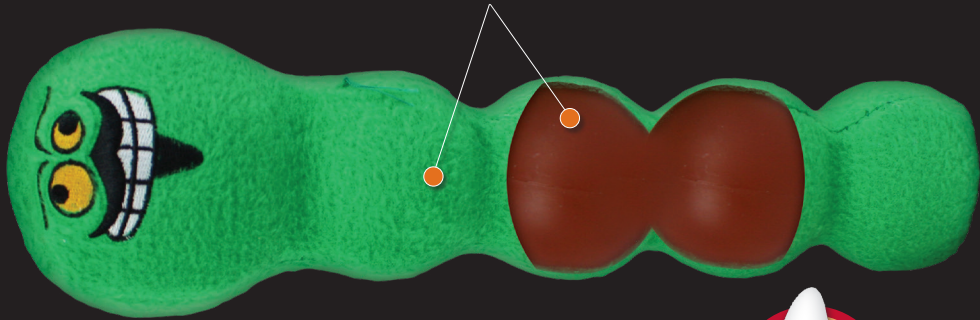

MIGHTY[®]

DOG TOYS

By **TUFFY[®]**

**NO WHITE
STUFFING
IN THE BODY
OF THE TOY!**

The core of this toy is a tough, durable plastic core, so if your dog does get to the core, it's just like having a whole new toy to play with!

If your dog wants to "chew," remove the toy immediately and give your dog something they can digest if swallowed.

Love your dog, treat them the same as a child, and NEVER let your dog ingest or swallow any part of ANY brand of dog toy. Injury may result.

LIMITED GUARANTEE: For defects in workmanship.

To read the full details of our Limited Guarantee please visit MYDOGTOY.com

HOW ARE THEY MADE?

MULTIPLE LAYERS

A soft, durable fleece is wrapped around the plastic toy core. If your dog should get to the core, it's like a whole new toy to play with! There is no white stuffing in the body of the toy to create a mess, and the toy is soft on dog's teeth and gums.

REMOVE LOOSE THREADS

Over time this toy will start to show wear. Trim loose threads or loose material to avoid accidental ingestion.

THERE IS NO SUCH THING AS INDESTRUCTIBLE!

Mighty® toys are built to withstand rigorous interactive play, not aggressive chewing. We use quality durable materials, but this product is still a "soft" plush dog toy that can be damaged from chewing. Care for your dog like you would your child. Do not allow your pet to swallow any part of ANY brand of dog toy.