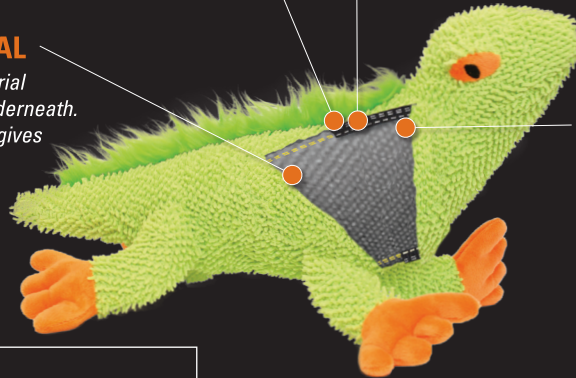

**FAMILY OWNED
& OPERATED**

**20
YEARS**

HOW ARE THEY MADE?

MULTIPLE ROWS OF STITCHING

When sewing the toy's seams together, we add webbing to the vulnerable seams to reinforce and make them stronger. This extra binding creates multiple rows of stitching to hold the seams together.

DURABLE SEAMS

All seams are located inside the toy to discourage chewing. Vulnerable seams are protected by sewing a flexible material over the edge of the seam.

2 LAYERS OF MATERIAL

Each toy has a soft outer material with a layer of heavy fleece underneath. The fleece underneath is what gives this toy its strength. The fleece core holds the body of the toy together when playing games like Tug.

HIGH DURABILITY AND QUALITY

Each toy incorporates quality materials that provide the highest level of durability.

**Machine Wash –
Air Dry**

Please read other side for more instructions.

YOUR DOG'S SAFETY IS YOUR RESPONSIBILITY:

ALL dog toys are meant for interactive play, not for chewing. If your dog wants to "chew," remove the toy immediately and give your dog something they can digest if swallowed. Love your dog, treat them the same as a child, and NEVER let your dog ingest or swallow any part of ANY brand of dog toy. Injury may result.

Not for children.

CE NEW MATERIAL ONLY   MATERIAUX NEUFS SEULEMENT
CONTENT Polyester Fibers   CONTENU Fibres De Polyester

VIP Products
Product Design and Manufacturing

© 2014, 2024 VIP Products | Phoenix, AZ | All Rights Reserved
1-866-4-DogToy | MYDOGTOY.com | REV. 082824

Made in China | PATENTED DESIGN | U.S. Patent No. 7,870,839
REMOVE PACKAGING BEFORE GIVING TO DOG