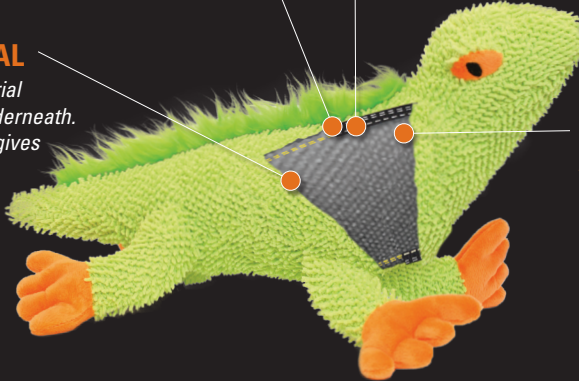

HOW ARE THEY MADE?

MULTIPLE ROWS OF STITCHING

When sewing the toy's seams together, we add webbing to the vulnerable seams to reinforce and make them stronger. This extra binding creates multiple rows of stitching to hold the seams together.

DURABLE SEAMS

All seams are located inside the toy to discourage chewing. Vulnerable seams are protected by sewing a flexible material over the edge of the seam.

2 LAYERS OF MATERIAL

Each toy has a soft outer material with a layer of heavy fleece underneath. The fleece underneath is what gives this toy its strength. The fleece core holds the body of the toy together when playing games like Tug.

HIGH DURABILITY AND QUALITY

Each toy incorporates quality materials that provide the highest level of durability.

Machine Wash –
Air Dry

Please read other side for more instructions.

YOUR DOG'S SAFETY IS YOUR RESPONSIBILITY:

ALL dog toys are meant for interactive play, not for chewing. If your dog wants to "chew," remove the toy immediately and give your dog something they can digest if swallowed. Love your dog, treat them the same as a child, and NEVER let your dog ingest or swallow any part of ANY brand of dog toy. Injury may result.

NEW MATERIAL ONLY
REG. NO. 12T-1077606
CONTENU Polyester
Fibers

MATERIAUX NEUFS SEULEMENT
NO DE PERMIS 12T-1077606
CONTENU Fibres De Polyester

REG. NO. PA-12870 (CN)

VIP Products
Product Design and Manufacturing

© 2014, 2017 VIP Products | Phoenix, AZ | All Rights Reserved
1-866-4-DogToy | MYDOGTOY.com | REG. NO. PA-12870 (CN)

Made in China | PATENTED DESIGN | U.S. Patent No. 7,870,839
REMOVE PACKAGING BEFORE GIVING TO DOG