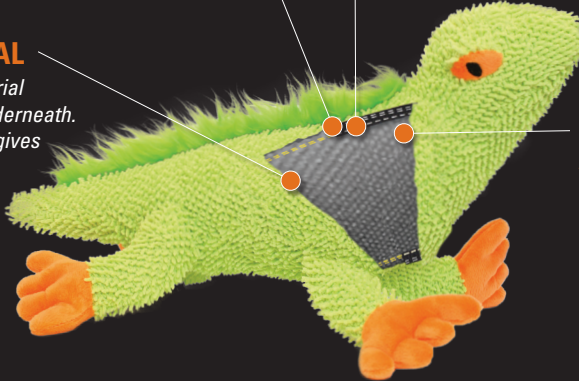

HOW ARE THEY MADE?

MULTIPLE ROWS OF STITCHING

When sewing the toy's seams together, we add webbing to the vulnerable seams to reinforce and make them stronger. This extra binding creates multiple rows of stitching to hold the seams together.

DURABLE SEAMS

All seams are located inside the toy to discourage chewing. Vulnerable seams are protected by sewing a flexible material over the edge of the seam.

2 LAYERS OF MATERIAL

Each toy has a soft outer material with a layer of heavy fleece underneath. The fleece underneath is what gives this toy its strength. The fleece core holds the body of the toy together when playing games like Tug.

HIGH DURABILITY AND QUALITY

Each toy incorporates quality materials that provide the highest level of durability.

Machine Wash –
Air Dry

Please read other side for more instructions.

YOUR DOG'S SAFETY IS YOUR RESPONSIBILITY:

ALL dog toys are meant for interactive play, not for chewing. If your dog wants to "chew," remove the toy immediately and give your dog something they can digest if swallowed. Love your dog, treat them the same as a child, and NEVER let your dog ingest or swallow any part of ANY brand of dog toy. Injury may result.

NEW MATERIAL ONLY   MATERIAUX NEUFS SEULEMENT
CONTENT Polyester Fibers   CONTENU Fibres De Polyester

VIP Products
Product Design and Manufacturing

© 2014, 2023 VIP Products | Phoenix, AZ | All Rights Reserved
1-866-4-DogToy | MYDOGTOY.com | REV. 050823

Made in China | PATENTED DESIGN | U.S. Patent No. 7,870,839
REMOVE PACKAGING BEFORE GIVING TO DOG