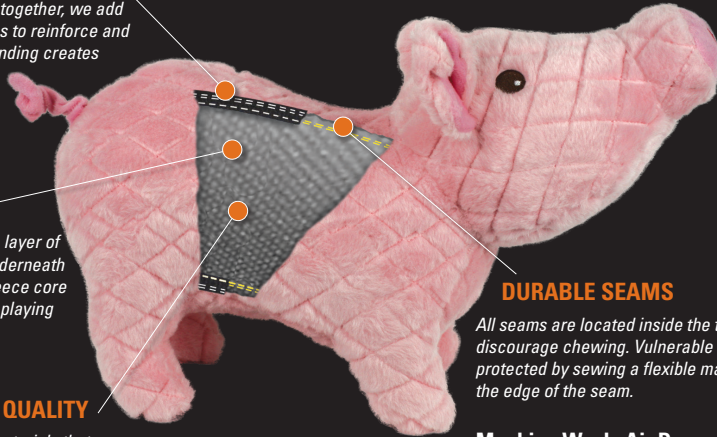

MIGHTY[®]

DOG TOYS

By **TUFFY[®]**

- ✓ **Multiple Layers**
Sewn Multiple Times
- ✓ **No Hard Edges**
Discourages
Chewing Habits
- ✓ **2 Layers**
Plush Outside
Durable Fleece Inside

Soft, yet
MIGHTY[®]
strong!

HOW ARE THEY MADE?

MULTIPLE ROWS OF STITCHING

When sewing the toy's seams together, we add webbing to the vulnerable seams to reinforce and make them stronger. This extra binding creates multiple rows of stitching to hold the seams together.

2 LAYERS OF MATERIAL

Each toy has a soft outer material with a layer of heavy fleece underneath. The fleece underneath is what gives this toy its strength. The fleece core holds the body of the toy together when playing games like Tug.

HIGH DURABILITY AND QUALITY

Each toy incorporates quality materials that provide the highest level of durability.

DURABLE SEAMS

All seams are located inside the toy to discourage chewing. Vulnerable seams are protected by sewing a flexible material over the edge of the seam.