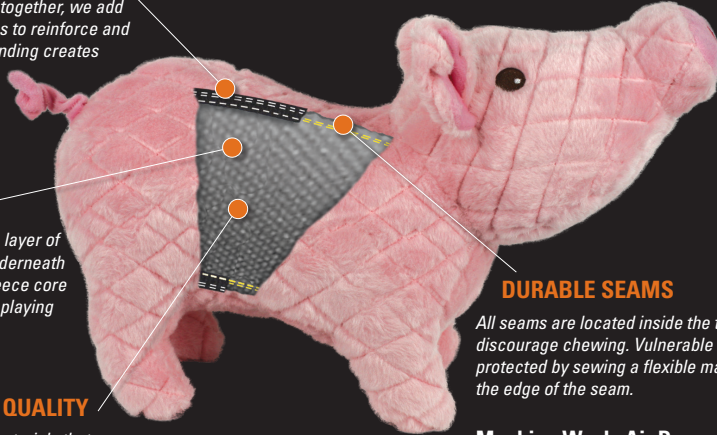

MIGHTY[®]

DOG TOYS

By **TUFFY[®]**

- ✓ **Multiple Layers**
Sewn Multiple Times
- ✓ **No Hard Edges**
Discourages
Chewing Habits
- ✓ **2 Layers**
Plush Outside
Durable Fleece Inside

Soft, yet
MIGHTY[®]
strong!

HOW ARE THEY MADE?

This is a play toy, not a chew toy.

MULTIPLE ROWS OF STITCHING

When sewing the toy's seams together, we add webbing to the vulnerable seams to reinforce and make them stronger. This extra binding creates multiple rows of stitching to hold the seams together.

2 LAYERS OF MATERIAL

Each toy has a soft outer material with a layer of heavy fleece underneath. The fleece underneath is what gives this toy its strength. The fleece core holds the body of the toy together when playing games like Tug.

HIGH DURABILITY AND QUALITY

Each toy incorporates quality materials that provide the highest level of durability.

DURABLE SEAMS

All seams are located inside the toy to discourage chewing. Vulnerable seams are protected by sewing a flexible material over the edge of the seam.