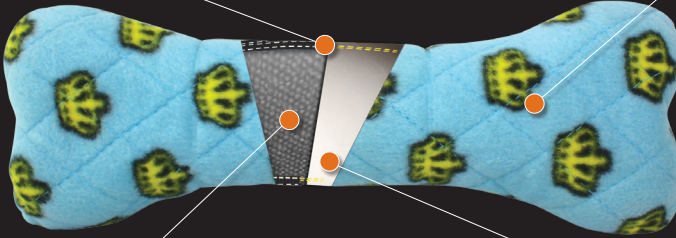

MIGHTY[®]

DOG TOYS

✓ **Multiple Layers**
Sewn Multiple Times

✓ **No Hard Edges**
Discourages
Chewing Habits

✓ **3 Layers**
Three layers soft
material,
one layer
plastic
core

DURA-SCALE[™]

NO STUFF!

Extremely durable pet toys
with no white stuffing in
the center!

RETHINK DURABILITY[™]

MYDOGTOY.COM

HOW ARE THEY MADE?

MULTIPLE ROWS OF STITCHING

When sewing the toy's seams together, we add webbing to the vulnerable seams to reinforce and make them stronger. This extra binding creates multiple rows of stitching to hold the seams together.

3 LAYERS OF MATERIAL

Each toy starts with a hollow plastic squeaking core in the shape of the toy. We then add a layer of luggage grade material and a third layer of soft fleece on the outside. Multiple layers create durability.