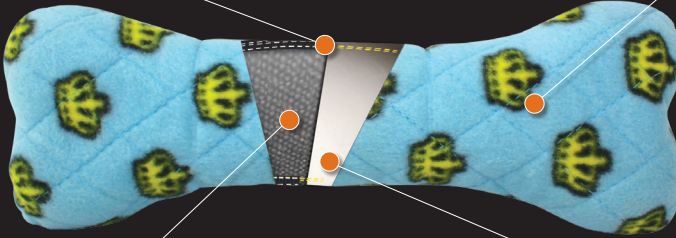

MIGHTY[®]

DOG TOYS

✓ **Multiple Layers**
Sewn Multiple Times

✓ **No Hard Edges**
Discourages
Chewing Habits

✓ **3 Layers**
Three layers soft
material,
one layer
plastic
core

DURA-SCALE[™]

NO STUFF!

Extremely durable pet toys
with no white stuffing in
the center!

RETHINK DURABILITY[™]

MYDOGTOY.COM

HOW ARE THEY MADE?

MULTIPLE ROWS OF STITCHING

When sewing the toy's seams together, we add webbing to the vulnerable seams to reinforce and make them stronger. This extra binding creates multiple rows of stitching to hold the seams together.

3 LAYERS OF MATERIAL

Each toy starts with a hollow plastic squeaking core in the shape of the toy. We then add a layer of luggage grade material and a third layer of soft fleece on the outside. Multiple layers create durability.