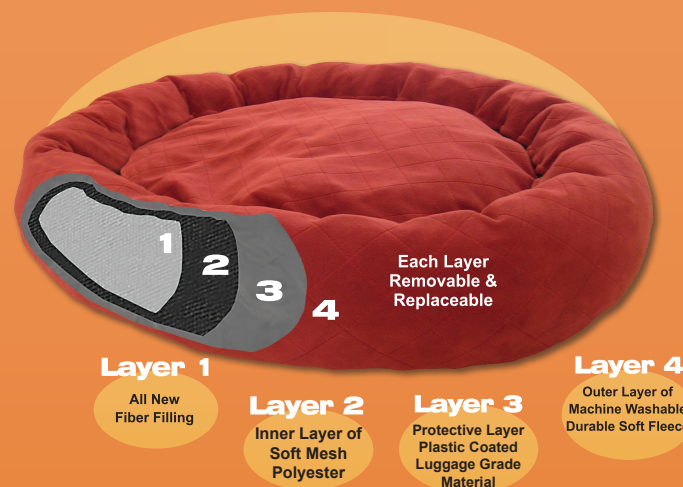

MIGHTY®

Multiple Layer Dog Beds™

THE LAST DOG BED YOU WILL EVER NEED!

Special Notice: We OVER STUFF our dog bed core to create a snug fit when inserted into our dog bed sheets. This is because the stuffing will compress over time. If you want a less snug fit, please take the following steps to remove stuffing from the inner core:

1. Unzip and remove the sheet.
2. Unzip and remove waterproof cover.
3. Unzip stuffing chamber.
4. Remove desired amount of stuffing.
5. Reassemble and insert into sheets.

Machine Washable

Our durable zippered soft fleece sheets are machine washable and dryable (on Low). And since you can buy more than one set of sheets you can wash them at your convenience!

Two Piece Design

Our unique two piece design (pillow mat and bolster) makes our bed versatile and portable for travel. The removable bottom cushion can be used as a travel mat or crate mat to promote the familiarity of home in a not-so-familiar place like the boarding kennel or a camping trip.