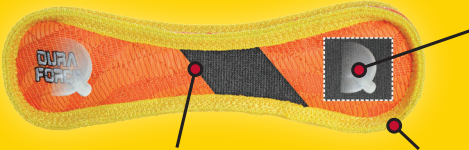

DURAFORCE®

DURABLE WOVEN FIBER! SQUEAKS, FLOATS AND WASHABLE!

SUPER TOUGH WOVEN MESH MAT

The 1st layer (outer) is made from plastic coated polyester fibers that are woven into a thick mat for durability. The outer layer is equally as thick as many multi-layered durable toys. The 2nd layer (inner) is polyester to make the toy even more durable. Both layers are cross-stitched together.

SQUEAKER SAFETY POCKETS

When possible, squeakers are sewn inside protective pouches for your dog's safety.

Please read other side for more instructions.

DURABLE WEBBING

Each edge of the DURAFORCE® toy is covered with industrial grade webbing to protect the edges and create strength. The toy is then sewn again to ensure the toy stays together in the toughest interactive play.