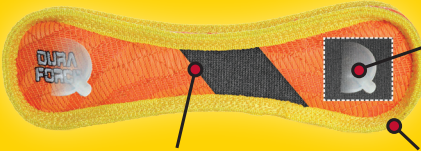

REMOVE LOOSE THREADS

Over time this toy will start to show wear. Trim loose threads or loose material to avoid accidental ingestion.

THERE IS NO SUCH THING AS INDESTRUCTIBLE!

Duraforce® toys are built to withstand rigorous interactive play, not aggressive chewing. We use quality durable materials, but this product is still a "soft" plush dog toy that can be damaged from chewing. Care for your dog like you would your child. Do not allow your pet to swallow any part of ANY brand of dog toy.

SUPER TOUGH WOVEN MESH MAT

The 1st layer (outer) is made from plastic coated polyester fibers that are woven into a thick mat for durability. The outer layer is equally as thick as many multi-layered durable toys. The 2nd layer (inner) is polyester to make the toy even more durable. Both layers are cross-stitched together.

SQUEAKER SAFETY POCKETS

When possible, squeakers are sewn inside protective pouches for your dog's safety.

**Please read other
side for more
instructions.**

DURABLE WEBBING

Each edge of the DURAFORCE® toy is covered with industrial grade webbing to protect the edges and create strength. The toy is then sewn again to ensure the toy stays together in the toughest interactive play.