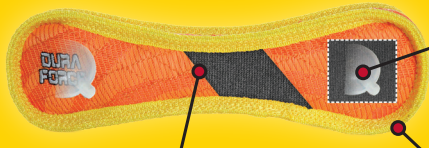

**FAMILY OWNED
& OPERATED**

**20
YEARS**

DURAFORCE®

DURABLE WOVEN FIBER! SQUEAKS, FLOATS AND WASHABLE!

SUPER TOUGH WOVEN MESH MAT

The 1st layer (outer) is made from plastic coated polyester fibers that are woven into a thick mat for durability. The outer layer is equally as thick as many multi-layered durable toys. The 2nd layer (inner) is polyester to make the toy even more durable. Both layers are cross-stitched together.

SQUEAKER SAFETY POCKETS

When possible, squeakers are sewn inside protective pouches for your dog's safety.

**Please read other
side for more
instructions.**

DURABLE WEBBING

Each edge of the DURAFORCE® toy is covered with industrial grade webbing to protect the edges and create strength. The toy is then sewn again to ensure the toy stays together in the toughest interactive play.