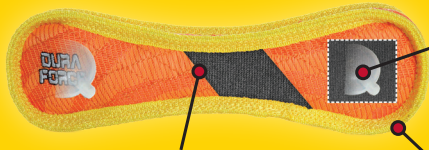

REMOVE LOOSE THREADS

Over time this toy will start to show wear. Trim loose threads or loose material to avoid accidental ingestion.

THERE IS NO SUCH THING AS INDESTRUCTIBLE!

Duraforce® toys are built to withstand rigorous interactive play, not aggressive chewing. We use quality durable materials, but this product is still a "soft" plush dog toy that can be damaged from chewing. Care for your dog like you would your child. Do not allow your pet to swallow any part of ANY brand of dog toy.

SQUEAKER SAFETY POCKETS

When possible, squeakers are sewn inside protective pouches for your dog's safety.

**Please read other
side for more
instructions.**

SUPER TOUGH WOVEN MESH MAT

The 1st layer (outer) is made from plastic coated polyester fibers that are woven into a thick mat for durability. The outer layer is equally as thick as many multi-layered durable toys. The 2nd layer (inner) is polyester to make the toy even more durable. Both layers are cross-stitched together.

DURABLE WEBBING

Each edge of the DURAFORCE® toy is covered with industrial grade webbing to protect the edges and create strength. The toy is then sewn again to ensure the toy stays together in the toughest interactive play.