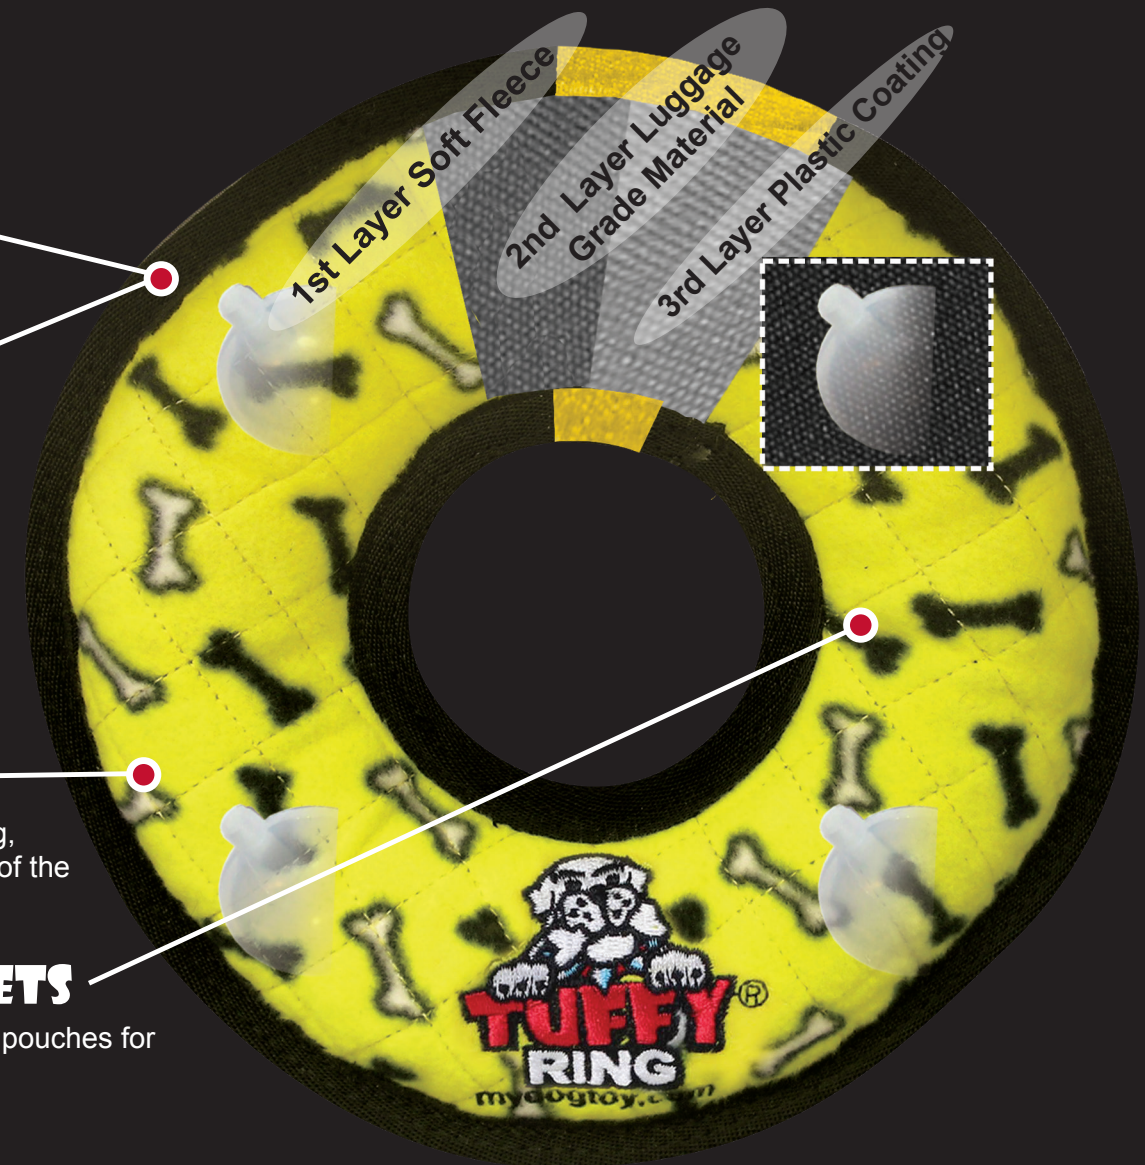

LIMITED GUARANTEE: For defects in workmanship. To read the full details of our Limited Guarantee, please visit MYDOGTOY.com

7 SEVEN ROWS OF STITCHING

Tuffy® toys can have up to 7 rows of stitching. The number of rows of stitching depends on the shape, size and style of the toy. Two directions of cross stitching hold the multiple layers together. Rows of stitching hold webbing around the material's edge, and the toy's parts are sewn together with up to 3 rows of stitching. When possible, a protective webbing is added around the outer edge and sewn up to 3 more times.

3 THREE LAYERS OF MATERIAL

Tuffy® toys can have up to 3 layers of material depending on the shape, size and style of the toy. Our Ultimate series (depicted here) can have up to 2 layers of Luggage grade material. Certain layers of material are coated with a layer of plastic to hold the material fibers together. Finally, we use soft fleece for the outside layer.

PROTECTIVE WEBBING

For our Ultimate series we add an additional layer of webbing, whenever possible, around the outside edge to cover the seams of the toy. This is sewn multiple times, for added durability.

SQUEAKER SAFETY POCKETS

When possible, squeakers are sewn inside protective pouches for your dog's safety.

DO NOT ingest any part of this toy.

LIMITED GUARANTEE: We guarantee the toys against defects and workmanship. If you experience a problem you should contact VIP Products directly at 1-866-4-DOG-TOY (436-4869).

Made In China

VIP Products

© 2021 VIP Products | Phoenix AZ | All Rights Reserved
1-866-4-DogToy | www.mydogtoy.com

ALL NEW MATERIAL
CONTENTS: RESINATED
POLYESTER FIBER BATTING
REG NO: OH 77240 (CN)
REG. NO. 12T-1077606
MADE IN CHINA

MATERIAUX NEUFS
CONTENU: FIBRE RÉSINÉ OUATE
DE POLYESTER
NO DE PERMIS OH 77240 (CN)
NO DE PERMIS 12T-1077606
FABRIQUÉ EN CHINE

MYDOGTOY.COM