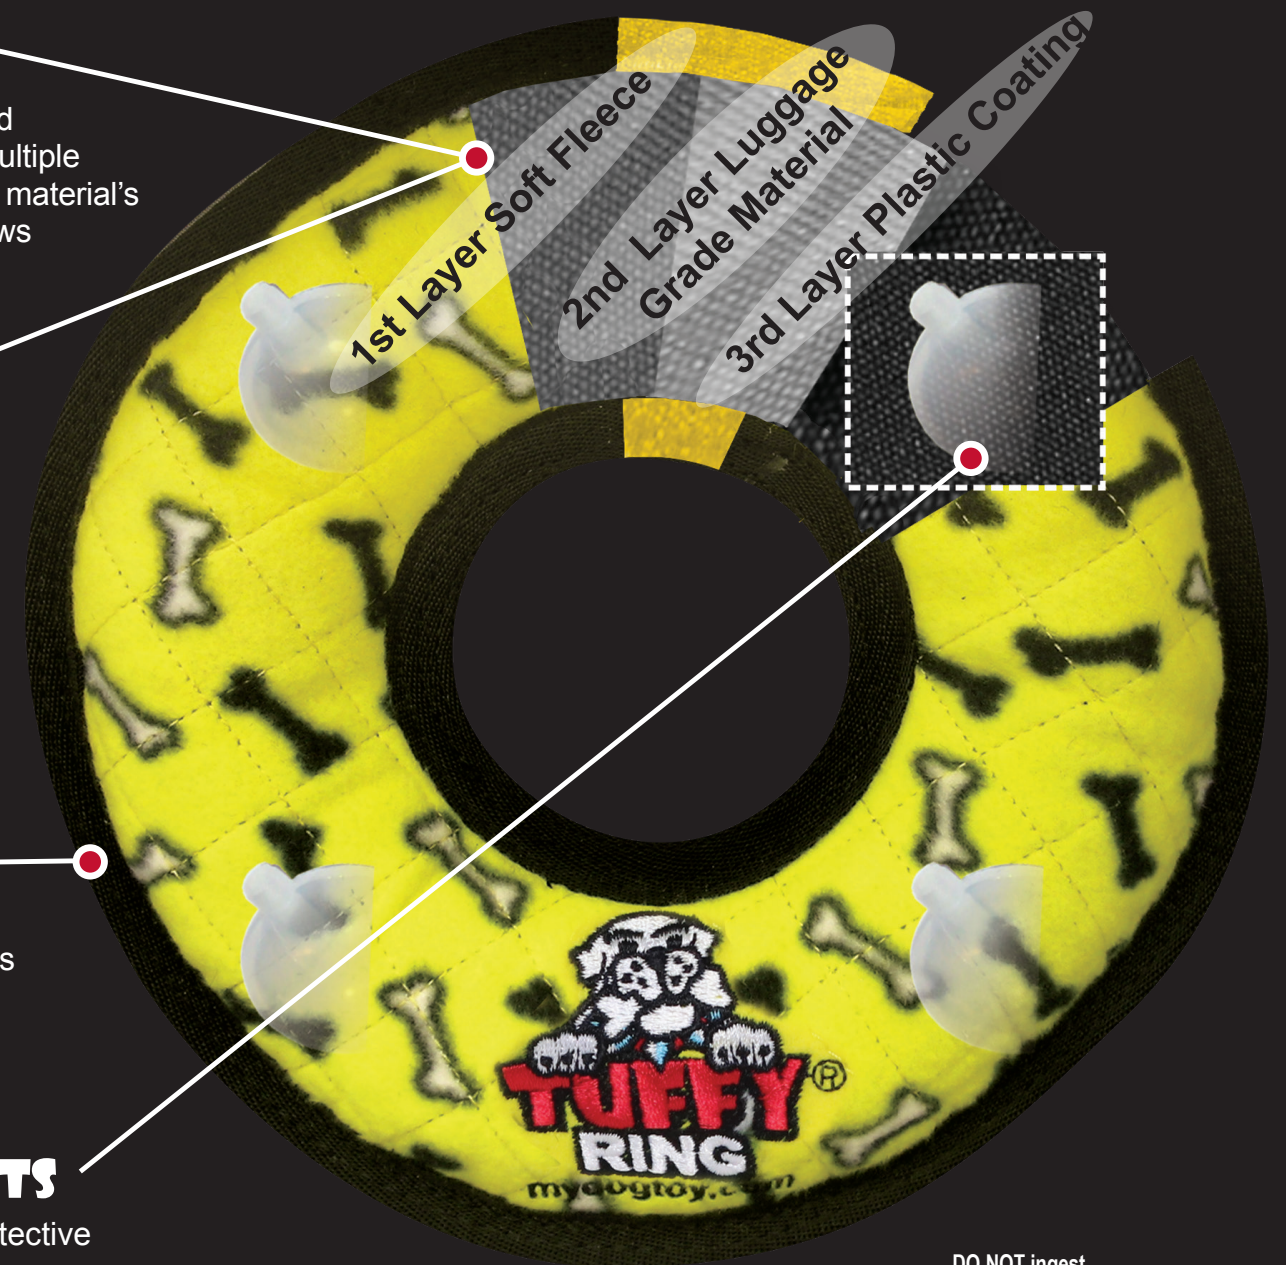

LIMITED GUARANTEE: For defects in workmanship. To read the full details of our Limited Guarantee, please visit MYDOGTOY.com

7

SEVEN ROWS OF STITCHING

Tuffy® toys can have up to 7 rows of stitching. The number of rows of stitching depends on the shape, size and style of the toy. Two directions of cross stitching hold the multiple layers together. Rows of stitching hold webbing around the material's edge, and the toy's parts are sewn together with up to 3 rows of stitching. When possible, a protective webbing is added around the outer edge and sewn up to 3 more times.

4

FOUR LAYERS OF MATERIAL

Tuffy® toys can have up to 4 layers of material depending on the shape, size and style of the toy. Our Ultimate series (depicted here) can have up to 2 layers of Luggage grade material. Certain layers of material are coated with a layer of plastic to hold the material fibers together. Finally, we use soft fleece for the outside layer.

PROTECTIVE WEBBING

For our Ultimate series we add an additional layer of webbing, whenever possible, around the outside edge to cover the seams of the toy. This is sewn multiple times, for added durability.

SQUEAKER SAFETY POCKETS

When possible, squeakers are sewn inside protective pouches for your dog's safety.

DO NOT ingest any part of this toy.

ITEM 1532523

1 80181 02303 3

LIMITED GUARANTEE: We guarantee the toys against defects and workmanship. If you experience a problem you should contact VIP Products directly at 1-866-4-DOG-TOY (436-4869).