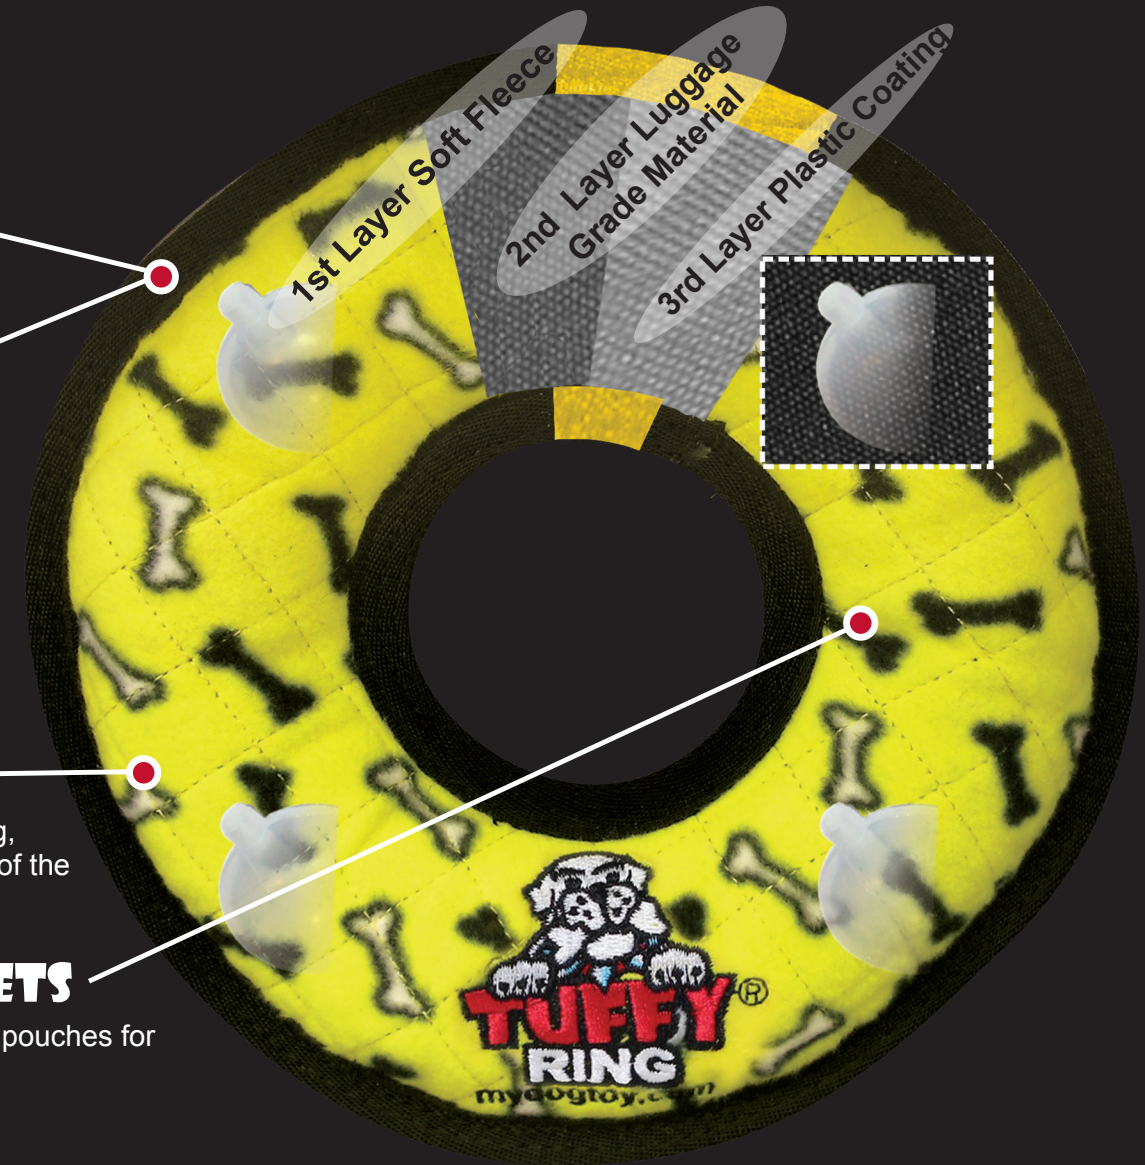

LIMITED GUARANTEE: For defects in workmanship. To read the full details of our Limited Guarantee, please visit MYDOGTOY.com

7 SEVEN ROWS OF STITCHING

Tuffy® toys can have up to 7 rows of stitching. The number of rows of stitching depends on the shape, size and style of the toy. Two directions of cross stitching hold the multiple layers together. Rows of stitching hold webbing around the material's edge, and the toy's parts are sewn together with up to 3 rows of stitching. When possible, a protective webbing is added around the outer edge and sewn up to 3 more times.

3 THREE LAYERS OF MATERIAL

Tuffy® toys can have up to 3 layers of material depending on the shape, size and style of the toy. Our Ultimate series (depicted here) can have up to 2 layers of Luggage grade material. Certain layers of material are coated with a layer of plastic to hold the material fibers together. Finally, we use soft fleece for the outside layer.

PROTECTIVE WEBBING

For our Ultimate series we add an additional layer of webbing, whenever possible, around the outside edge to cover the seams of the toy. This is sewn multiple times, for added durability.

SQUEAKER SAFETY POCKETS

When possible, squeakers are sewn inside protective pouches for your dog's safety.

DO NOT ingest any part of this toy.

LIMITED GUARANTEE: We guarantee the toys against defects and workmanship. If you experience a problem you should contact VIP Products directly at 1-866-4-DOG-TOY (436-4869).

Made In China

VIP Products

© 2023, 2022 VIP Products | Phoenix AZ | All Rights Reserved
1-866-4-DogToy | www.mydogtoy.com | REV.050323

ALL NEW MATERIAL	MATERIAUX NEUFS
CONTENTS: RESINATED	CONTENU: FIBRE RÉSINÉ OUATE
POLYESTER FIBER BATTING	DE POLYESTER
REG NO: 0H 77240 (CN)	NO DE PERMIS 0H 77240 (CN)
REG. NO. 12T-1077606	NO DE PERMIS 12T-1077606
MADE IN CHINA	FABRIQUÉ EN CHINE

MYDOGTOY.COM®