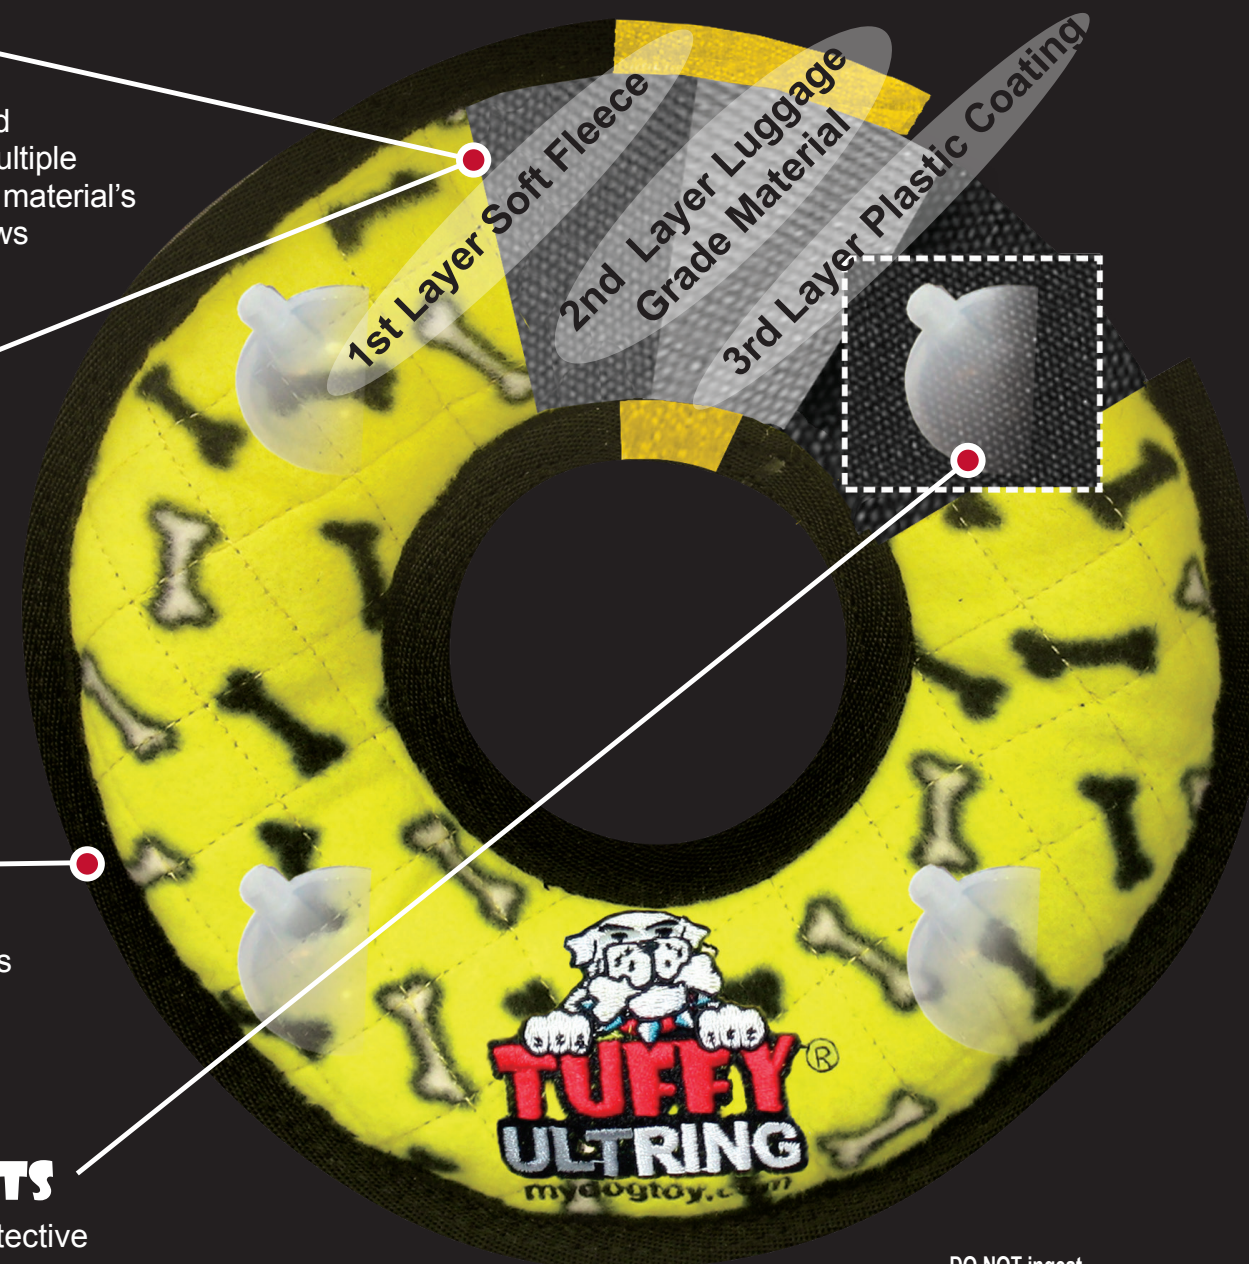

LIMITED GUARANTEE: For defects in workmanship. To read the full details of our Limited Guarantee, please visit MYDOGTOY.com

7

SEVEN ROWS OF STITCHING

Tuffy® toys can have up to 7 rows of stitching. The number of rows of stitching depends on the shape, size and style of the toy. Two directions of cross stitching hold the multiple layers together. Rows of stitching hold webbing around the material's edge, and the toy's parts are sewn together with up to 3 rows of stitching. When possible, a protective webbing is added around the outer edge and sewn up to 3 more times.

4

FOUR LAYERS OF MATERIAL

Tuffy® toys can have up to 4 layers of material depending on the shape, size and style of the toy. Our Ultimate series (depicted here) can have up to 2 layers of Luggage grade material. Certain layers of material are coated with a layer of plastic to hold the material fibers together. Finally, we use soft fleece for the outside layer.

PROTECTIVE WEBBING

For our Ultimate series we add an additional layer of webbing, whenever possible, around the outside edge to cover the seams of the toy. This is sewn multiple times, for added durability.

SQUEAKER SAFETY POCKETS

When possible, squeakers are sewn inside protective pouches for your dog's safety.

DO NOT ingest any part of this toy.

ITEM 1532523

LIMITED GUARANTEE: We guarantee the toys against defects and workmanship. If you experience a problem you should contact VIP Products directly at 1-866-4-DOG-TOY (436-4869).

Made In China

VIP Products

© 2021 VIP Products | Phoenix AZ | All Rights Reserved
1-866-4-DogToy | www.mydogtoy.com

ALL NEW MATERIAL
CONTENTS: RESINATED
POLYESTER FIBER BATTING
REG NO: OH 77240 (CN)
REG. NO. 12T-1077606
MADE IN CHINA

MATERIAUX NEUFS
CONTENU: FIBRE RÉSINÉ OUATE
DE POLYESTER
NO DE PERMIS OH 77240 (CN)
NO DE PERMIS 12T-1077606
FABRIQUÉ EN CHINE

MYDOGTOY.COM