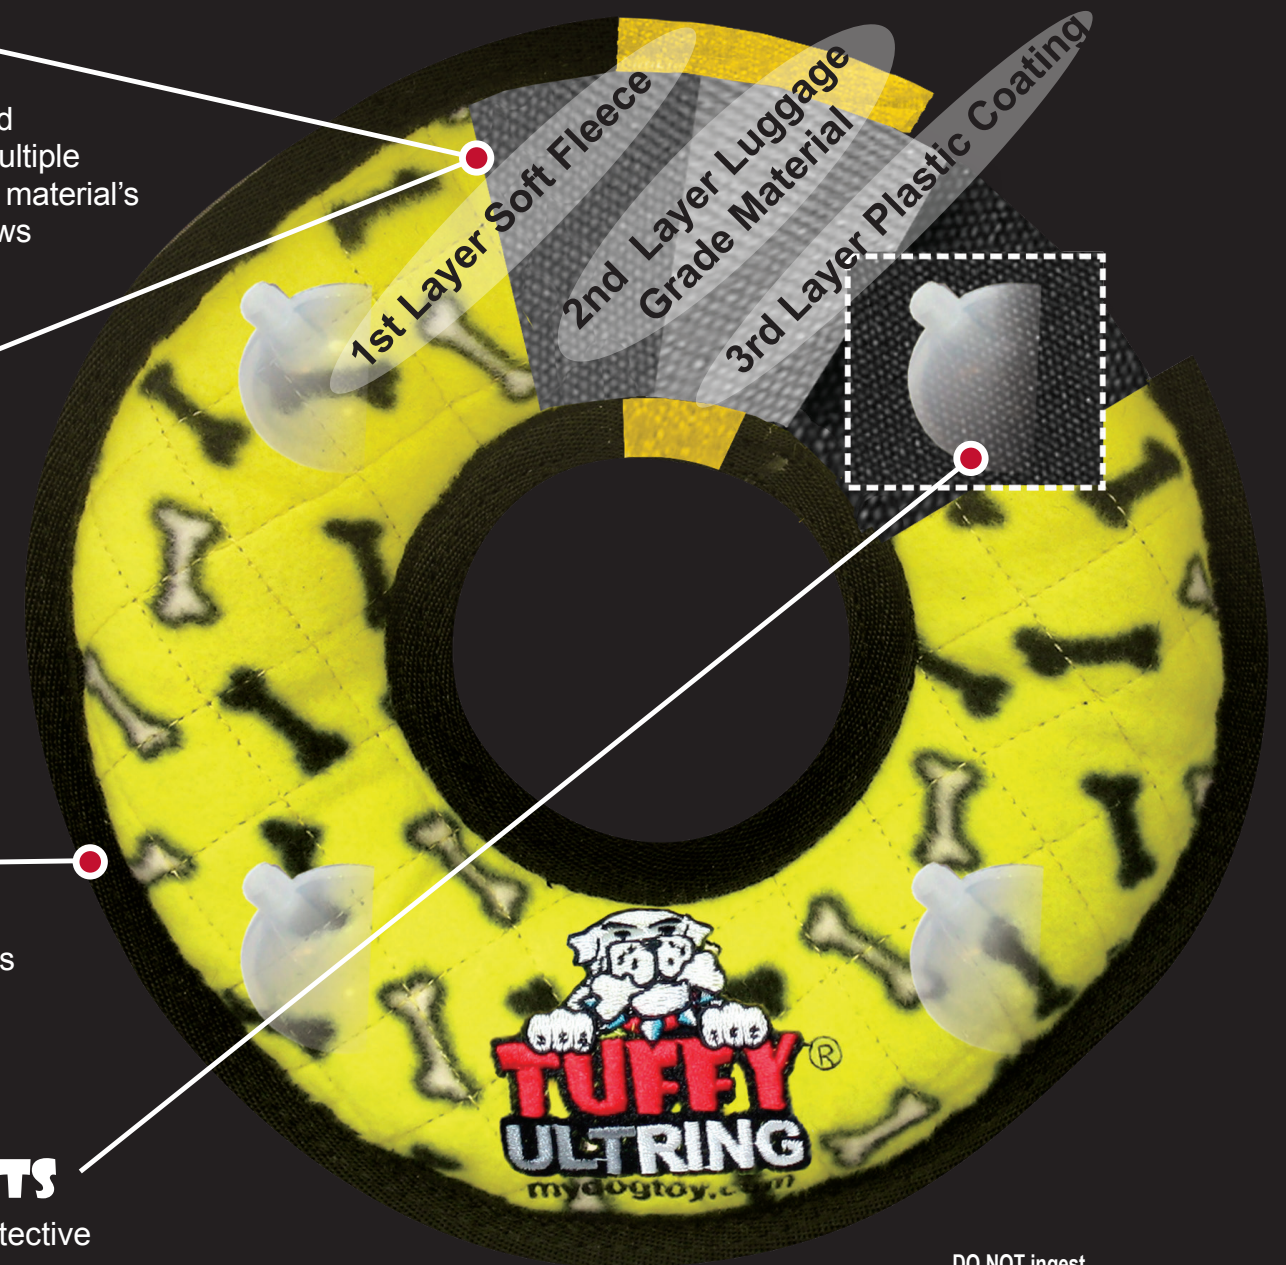

LIMITED GUARANTEE: For defects in workmanship. To read the full details of our Limited Guarantee, please visit MYDOGTOY.com

7

SEVEN ROWS OF STITCHING

Tuffy® toys can have up to 7 rows of stitching. The number of rows of stitching depends on the shape, size and style of the toy. Two directions of cross stitching hold the multiple layers together. Rows of stitching hold webbing around the material's edge, and the toy's parts are sewn together with up to 3 rows of stitching. When possible, a protective webbing is added around the outer edge and sewn up to 3 more times.

4

FOUR LAYERS OF MATERIAL

Tuffy® toys can have up to 4 layers of material depending on the shape, size and style of the toy. Our Ultimate series (depicted here) can have up to 2 layers of Luggage grade material. Certain layers of material are coated with a layer of plastic to hold the material fibers together. Finally, we use soft fleece for the outside layer.

PROTECTIVE WEBBING

For our Ultimate series we add an additional layer of webbing, whenever possible, around the outside edge to cover the seams of the toy. This is sewn multiple times, for added durability.

SQUEAKER SAFETY POCKETS

When possible, squeakers are sewn inside protective pouches for your dog's safety.

DO NOT ingest any part of this toy.

ITEM 1532523

LIMITED GUARANTEE: We guarantee the toys against defects and workmanship. If you experience a problem you should contact VIP Products directly at 1-866-4-DOG-TOY (436-4869).

Made In China

VIP Products

© 2021 VIP Products | Phoenix AZ | All Rights Reserved
1-866-4-DogToy | www.mydogtoy.com

ALL NEW MATERIAL
CONTENTS: RESINATED
POLYESTER FIBER BATTING
REG NO: OH 77240 (CN)
REG. NO. 12T-1077606
MADE IN CHINA

MATERIAUX NEUFS
CONTENU: FIBRE RÉSINÉ OUATE
DE POLYESTER
NO DE PERMIS OH 77240 (CN)
NO DE PERMIS 12T-1077606
FABRIQUÉ EN CHINE

MYDOGTOY.COM