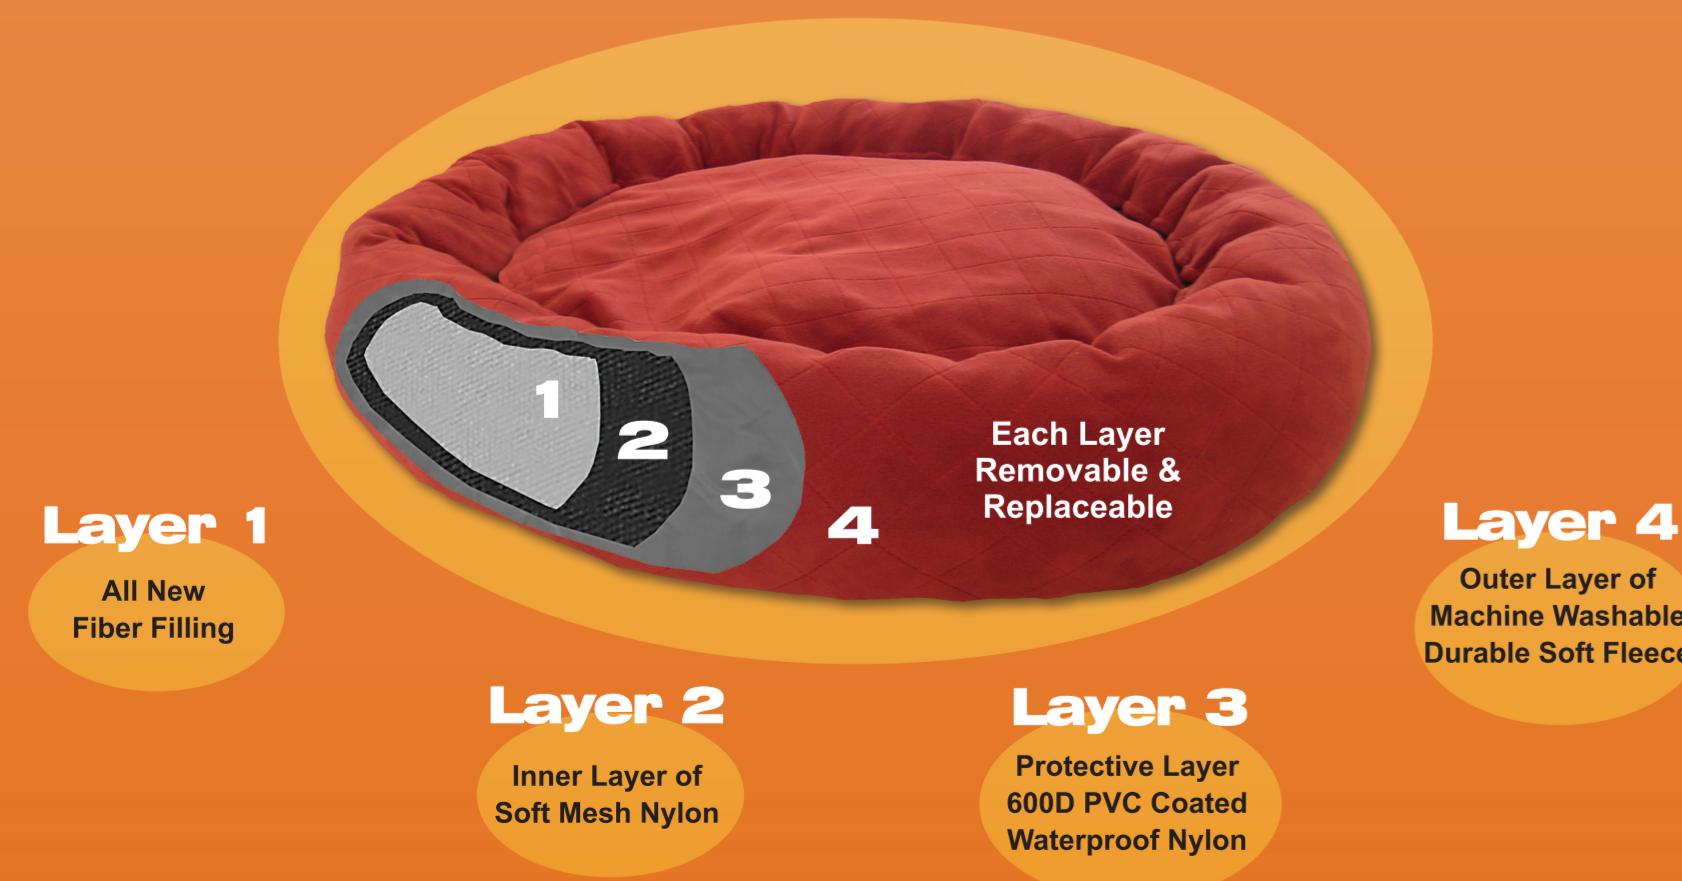

EZ-Wash Multiple Layer Dog Beds™

Machine Washable

Keeping your dogs sheets fresh and clean is important, so be sure to wash your dog's bed sheets each week when you change the sheets on your own bed.

Two Piece Design

Removable & Replaceable

Saving Money

Vip Products
Phoenix, AZ (480) 706-2262

Licensed, Manufactured and Distributed by
MIGHTY®