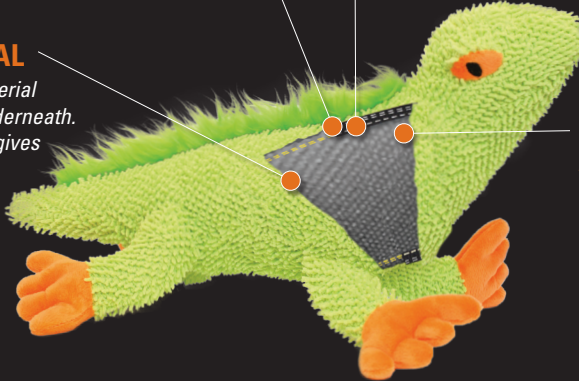

HOW ARE THEY MADE?

MULTIPLE ROWS OF STITCHING

Vulnerable areas are covered and sewn with a material binding that covers the original sewn edge. This extra binding creates multiple rows of stitching to hold the seams together.

DURABLE SEAMS

All seams are located inside the toy to discourage chewing. Vulnerable seams are protected by sewing a flexible material over the edge of the seam.

2 LAYERS OF MATERIAL

Each toy has a plush outer material with a layer of heavy fleece underneath. The fleece underneath is what gives this toy its strength. The fleece core holds the body of the toy together when playing games like Tug.

HIGH DURABILITY AND QUALITY

Each toy incorporates quality materials that provide the highest level of durability.

Machine Wash –
Air Dry

Please read other side for care instructions.

YOUR DOG'S SAFETY IS YOUR RESPONSIBILITY:

ALL dog toys are meant for interactive play, not for chewing. If your dog wants to "chew," remove the toy immediately and give your dog something they can digest if swallowed. Love your dog, treat them the same as a child, and NEVER let your dog ingest or swallow any part of ANY brand of dog toy. Injury may result.

NEW MATERIAL ONLY
REG. NO. 12T-1077606
CONTENT Polyester
Fibers

MATERIAUX NEUFS SEULEMENT
NO DE PERMIS 12T-1077606
CONTENU Fibres De Polyester

REG. NO. PA-12870 (CN)

Vip Products
Product Design and Manufacturing

© 2014, 2017 VIP Products | Phoenix, AZ | All Rights Reserved
1-866-4-DogToy | www.MYDOGTOY.com | REG. NO. PA-12870 (CN)

Made in China | PATENTED DESIGN | U.S. Patent No. 7,870,839
REMOVE PACKAGING BEFORE GIVING TO DOG