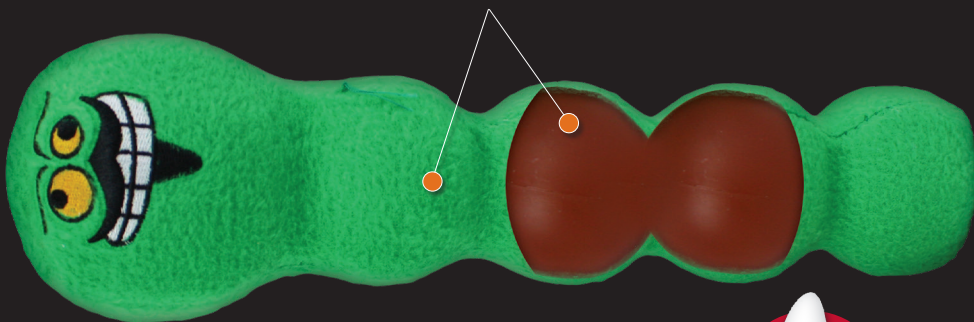

MIGHTY[®]

DOG TOYS

**NO WHITE
STUFFING
IN THE BODY
OF THE TOY!**

The core of this toy is a tough, durable plastic core, so if your dog does get to the core, it's just like having a whole new toy to play with!

If your dog wants to "chew," remove the toy immediately and give your dog something they can digest if swallowed.

Love your dog, treat them the same as a child, and NEVER let your dog ingest or swallow any part of ANY brand of dog toy. Injury may result.

LIMITED GUARANTEE: For defects in workmanship.

To read the full details of our Limited Guarantee please visit MYDOGTOY.com

HOW ARE THEY MADE?

MULTIPLE LAYERS

A soft, durable fleece is wrapped around the plastic toy core. If your dog should get to the core, it's like a whole new toy to play with! There is no white stuffing in the body of the toy to create a mess, and the toy is soft on dog's teeth and gums.

REMOVE LOOSE THREADS

Over time this toy will start to show wear. Trim loose threads or loose material to avoid accidental ingestion.

THERE IS NO SUCH THING AS INDESTRUCTIBLE!

Mighty® toys are built to withstand rigorous interactive play, not aggressive chewing. We use quality durable materials, but this product is still a "soft" plush dog toy that can be damaged from chewing. Care for your dog like you would your child. Do not allow your pet to swallow any part of ANY brand of dog toy.