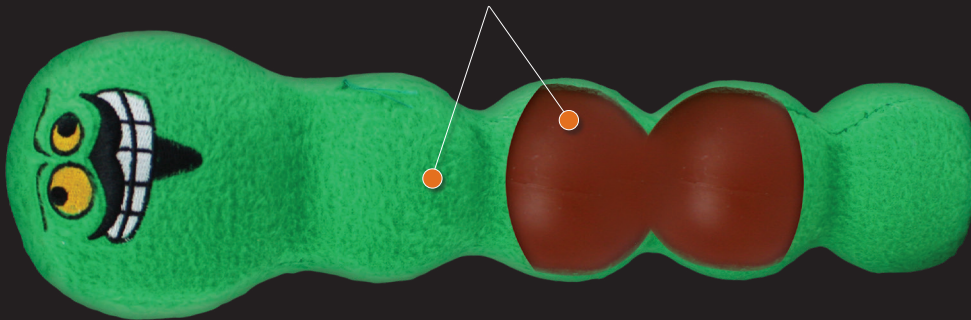

# MIGHTY®

DOG TOYS

**NO  
WHITE POLY  
STUFFING!**

The core of this toy is a tough, durable plastic core, so if your dog does get to the core, it's just like having a whole new toy to play with!

Soft, yet  
**MIGHTY®  
strong!**

### **This Toy Is Ranked 10**

The DuraScale™ is designed to give you insight on how durable the toy you are buying compares against another, ranking on a scale of 1 to 10 from least to most durable. Our goal is to help you purchase a toy suited for your dog's needs. All of our toys are made with the same extremely durable construction, but the shape of the toy can impact a dog's ability to penetrate the toy over time.

## MULTIPLE LAYERS

*A soft, durable fleece is wrapped around the plastic toy core. If your dog should get to the core, it's like a whole new toy to play with! There is no white poly stuffing to create a mess, and the toy is soft on dog's teeth and gums.*