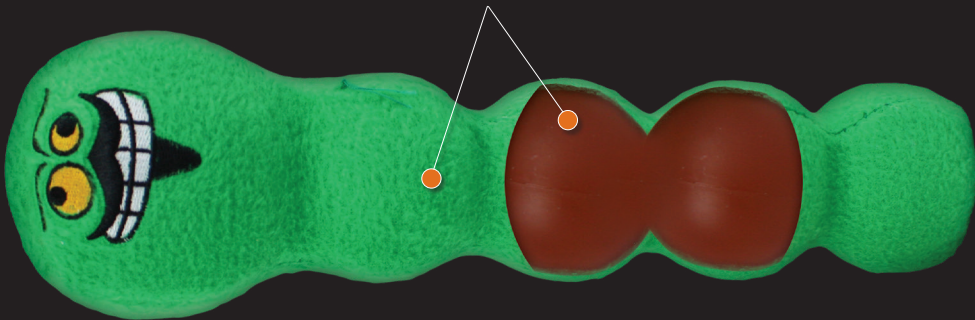

# MIGHTY®

DOG TOYS

**NO  
WHITE POLY  
STUFFING!**

The core of this toy is a tough, durable plastic core, so if your dog does get to the core, it's just like having a whole new toy to play with!

Soft, yet  
**MIGHTY®**  
strong!

## **This Toy Is Ranked 10**

The DuraScale™ is designed to give you insight on how durable the toy you are buying compares against another, ranking on a scale of 1 to 10 from least to most durable. Our goal is to help you purchase a toy suited for your dog's needs. All of our toys are made with the same extremely durable construction, but the shape of the toy can impact a dog's ability to penetrate the toy over time.

## MULTIPLE LAYERS

*A soft, durable fleece is wrapped around the plastic toy core. If your dog should get to the core, it's like a whole new toy to play with! There is no white poly stuffing to create a mess, and the toy is soft on dog's teeth and gums.*