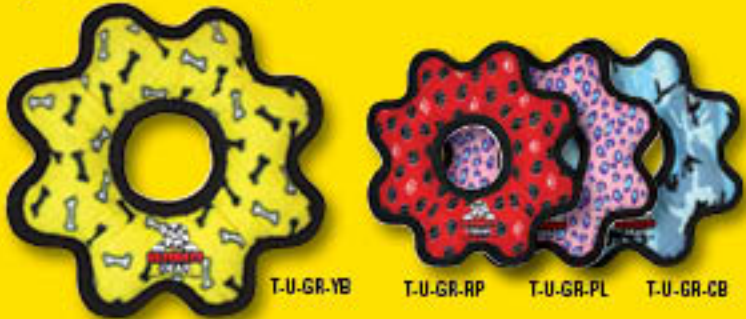

3 WAY RING

The 3 Way Ring has a unique shape that makes it easy for dogs to pick up and tug with friends!

T-U-3WR-CB
T-U-3WR-RP
T-U-3WR-YB

T-U-3WR-PL

TUG-O-GEAR

Great fun for everyone, and it squeaks. Two dogs can play all day with this two ended toy. Also great for dog owners that like to play ruff and keep their hands out of harms way.

T-U-T-GR-RP

T-U-T-GR-PL

T-U-T-GR-CB

T-U-T-GR-YB

GEARS

The fun "gear" shape of these toys makes for a fun game of tug-n-pull with multiple partners!

T-U-GR-YB
T-U-GR-RP
T-U-GR-PL
T-U-GR-CB

"TUFF" WITH NO STUFF!