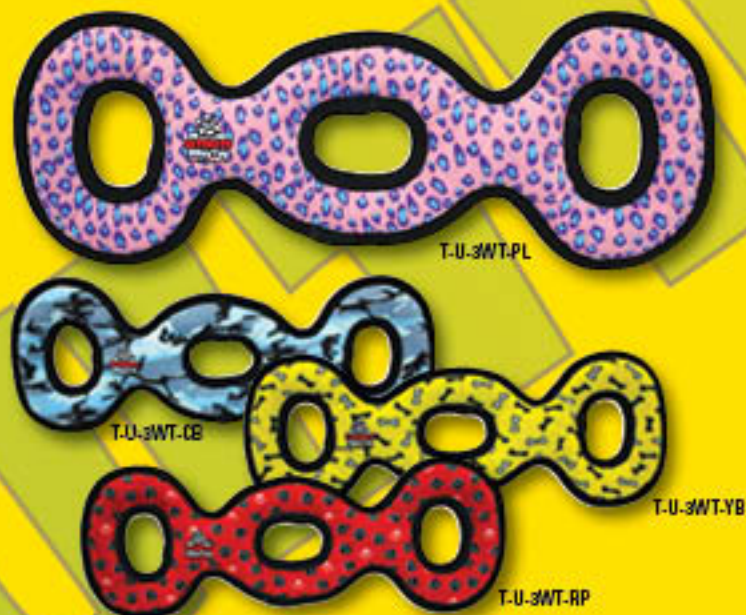

FISH

This toy is great for playing fetch in or out of the water because, like all of our toys, it floats!

3 WAY TUG

The 3 Way Tug will easily become your dog's favorite toy! Push, pull, toss and fetch have never been so fun, so bring a friend!

4 WAY RING

The 4 Way Ring is a new twist on a pooch's favorite toys - the ball and the ring! Its soft edges won't hurt your dog's teeth or gums.

MYDOGTOY.COMTM
1-866-4-DogToy (364-869) • (480) 704-1700

WORLD'S "TUUFF"EST SOFT DOG TOY