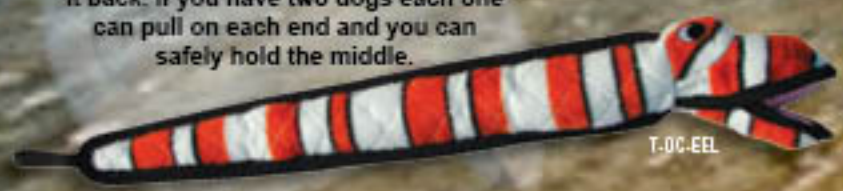

T-OC-LARGE-OCTOPUS

T-OC-SMALL-OCTOPUS

NEELMO

Throw it and your dog will love to bring it back. If you have two dogs each one can pull on each end and you can safely hold the middle.

T-OC-EEL

THE "GENERAL"

Throw it and your dog will love bringing it back. This "Super Starfish" won't hurt your dog when thrown and is definitely backyard approved.