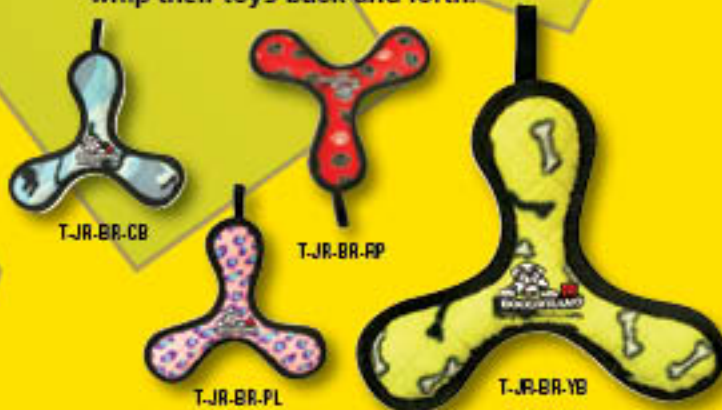

T-JR-L-PL

T-JR-L-CB

T-JR-L-PP

T-JR-L-YB

JR GEAR

The fun "gear" shape of these toys makes for a fun game of tug-n-pull with multiple partners!

T-JR-GA-PP

T-JR-GA-PL

T-JR-GA-YB

T-JR-GA-CB

JR 3 WAY TUG

For dogs that like to play together! Get your doggie friends together for a fun-filled day.

T-JR-3WT-CB

T-JR-3WT-PP

T-JR-3WT-PL

T-JR-3WT-YB

JR BOWMERANG

Multiple squeakers make this a great toy for dogs that like to play, tug and whip their toys back and forth.

T-JR-BR-CB

T-JR-BR-PP

T-JR-BR-PL

T-JR-BR-YB

WORLDS "TUFFEST" SOFT DOG TOY

TUFFY[®] ULTIMATES

They Float, Squeak & Are Machine Washable

RING #1 SELLER

The Ring has four squeakers and has soft edges so it won't hurt your dog's teeth or gums, making it a great toy for fetch or a game of tug.

T-U-R-RP