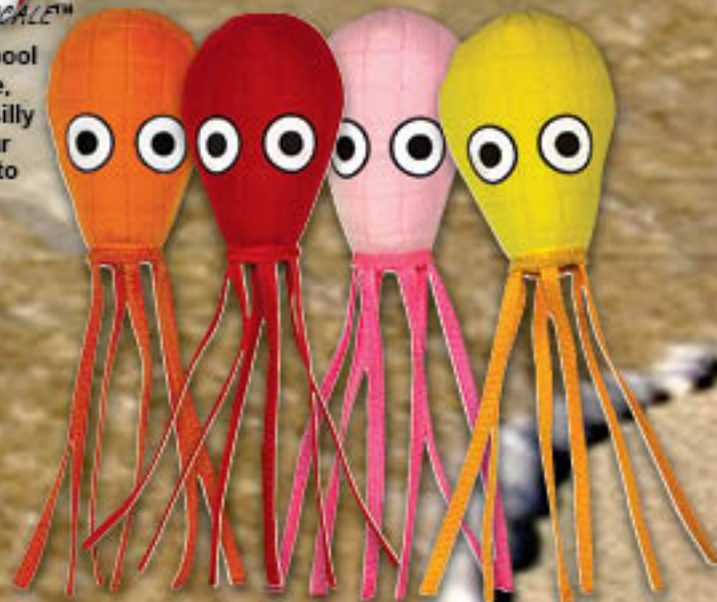

T-OC-TIGERSHARK

T-OC-MG-SQUID-PK / T-OC-MG-SQUID-YW / T-OC-MG-SQUID-OR / T-OC-MG-SQUID-ED

MEGA SQUIDS

You won't need to dive 20,000 leagues under the sea to enjoy these giant squids! Perfect for fetching and tugging, the Mega Squids are made using our "MEGA" construction methods with up to 7 layers of material for extra durability!

ULTIMATE SQUIDS

Ultimate Squids are the perfect pool toy for your pooch! Swim, dive, pull and play all day with these silly squids. Made using our regular construction methods with up to 4 layers of material.