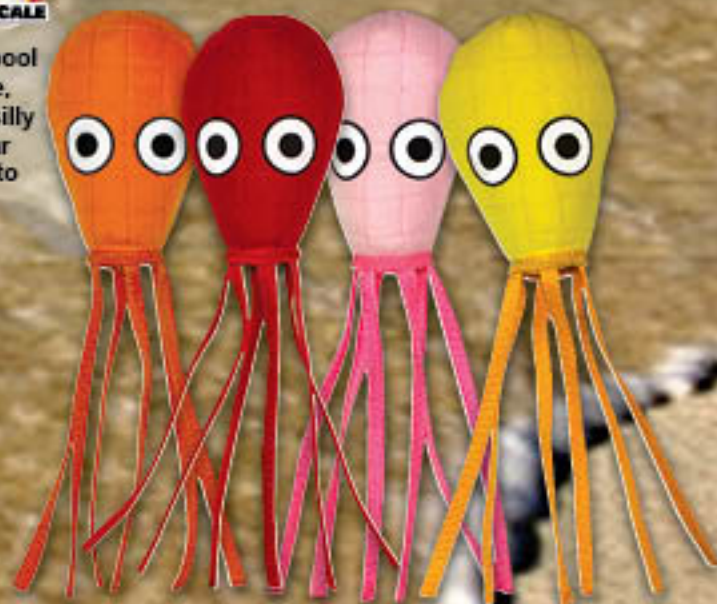

T-OC-TIGERSHARK

MEGA SQUIDS

You won't need to dive 20,000 leagues under the sea to enjoy these giant squids! Perfect for fetching and tugging, the Mega Squids are made using our "MEGA" construction methods with up to 7 layers of material for extra durability!

T-OC-MG-SQUID-PK / T-OC-MG-SQUID-YW / T-OC-MG-SQUID-OR / T-OC-MG-SQUID-ED

ULTIMATE SQUIDS

Ultimate Squids are the perfect pool toy for your pooch! Swim, dive, pull and play all day with these silly squids. Made using our regular construction methods with up to 4 layers of material.