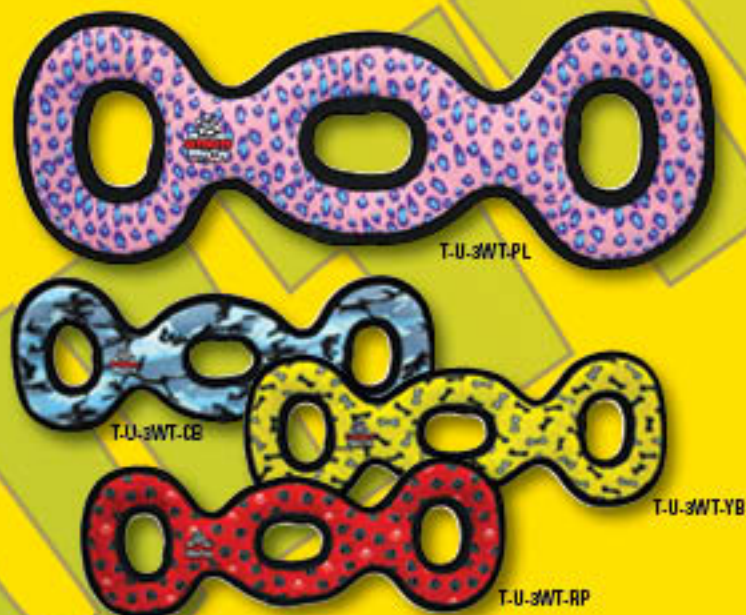

MYDOGTOY.COM™

1-866-4-DogToy (364-869) • (480) 704-1700

TUG-O-WAR (9) TUFFSCALE

Great fun for everyone, and it squeaks. Two dogs can play all day with this two-ended toy. Also great for dog owners that like to play ruff and keep their hands out of harms way.

FISH (8) TUFFSCALE

This toy is great for playing fetch in or out of the water because, like all of our toys, it floats!

3 WAY TUG (9) TUFFSCALE

The 3 Way Tug will easily become your dog's favorite toy! Push, pull, toss and fetch have never been so fun, so bring a friend!