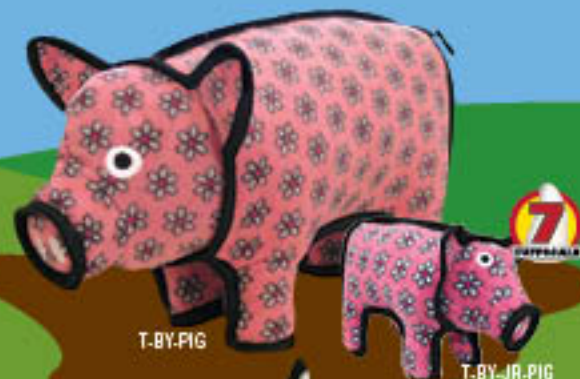

T.A. RED ALIEN

T.A. BALL-FLWR-RED

T.A. BALL-FR-SUN

T.A. BALL-FLWR-FIRE

ALIEN SUNS & FLOWERS

There's nothing better on a warm, sunny day than... AH! Aliens! That's right, and they're here to remind your best friend that summer is the very best time to bounce around with these fun alien balls!

WORLD'S "TUFF"EST SOFT DOG TOY

TUFFY® BARNYARDS

7 TUFFSCALE POLLY Piggy

Polly Piggy is a playful pal prancing practically all day long, and you won't find a more perfect playmate for your pup. With plenty of panache, Polly Piggy pleases the most particular and precocious pooches.