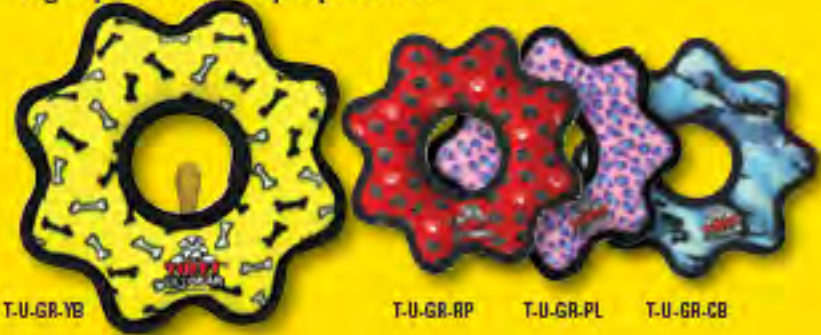

T-U-GR-YB
T-U-GR-RP
T-U-GR-PL
T-U-GR-CB