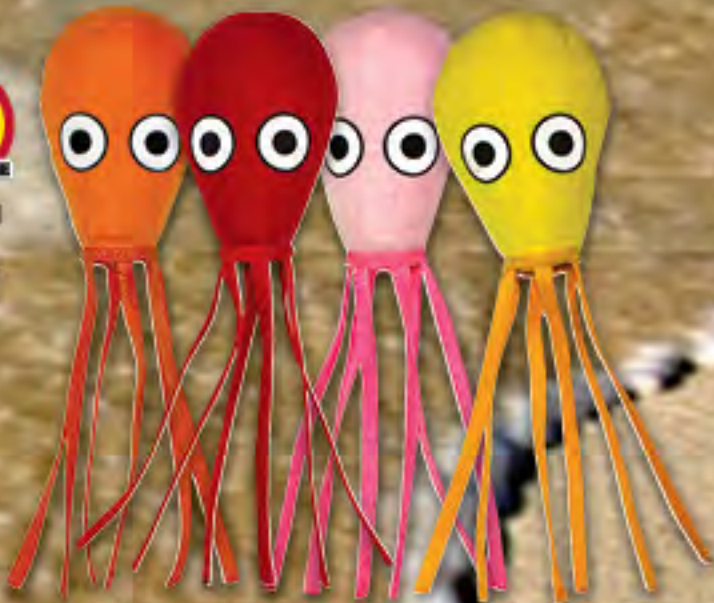

## JR SQUIDS

Little pups love squids too! Keep your active pooch happy and at play with tuggable, fetchable JR Squids! Multiple layers of stitching and material makes this one "Tuff" toy!

## ULTIMATE SQUIDS

Ultimate Squids are the perfect pool toy for your pooch! Swim, dive, pull and play all day with these silly squids. Made using our regular construction methods with up to 4 layers of material.