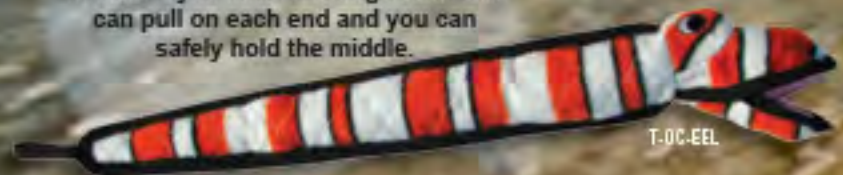

T-OC-EEL

GARY-GATOR

"Captain Toothless" is the toy that won't bite back. Soon to be your dog's best friend. Fun for every dog. When your dog is tired he makes a great pillow.