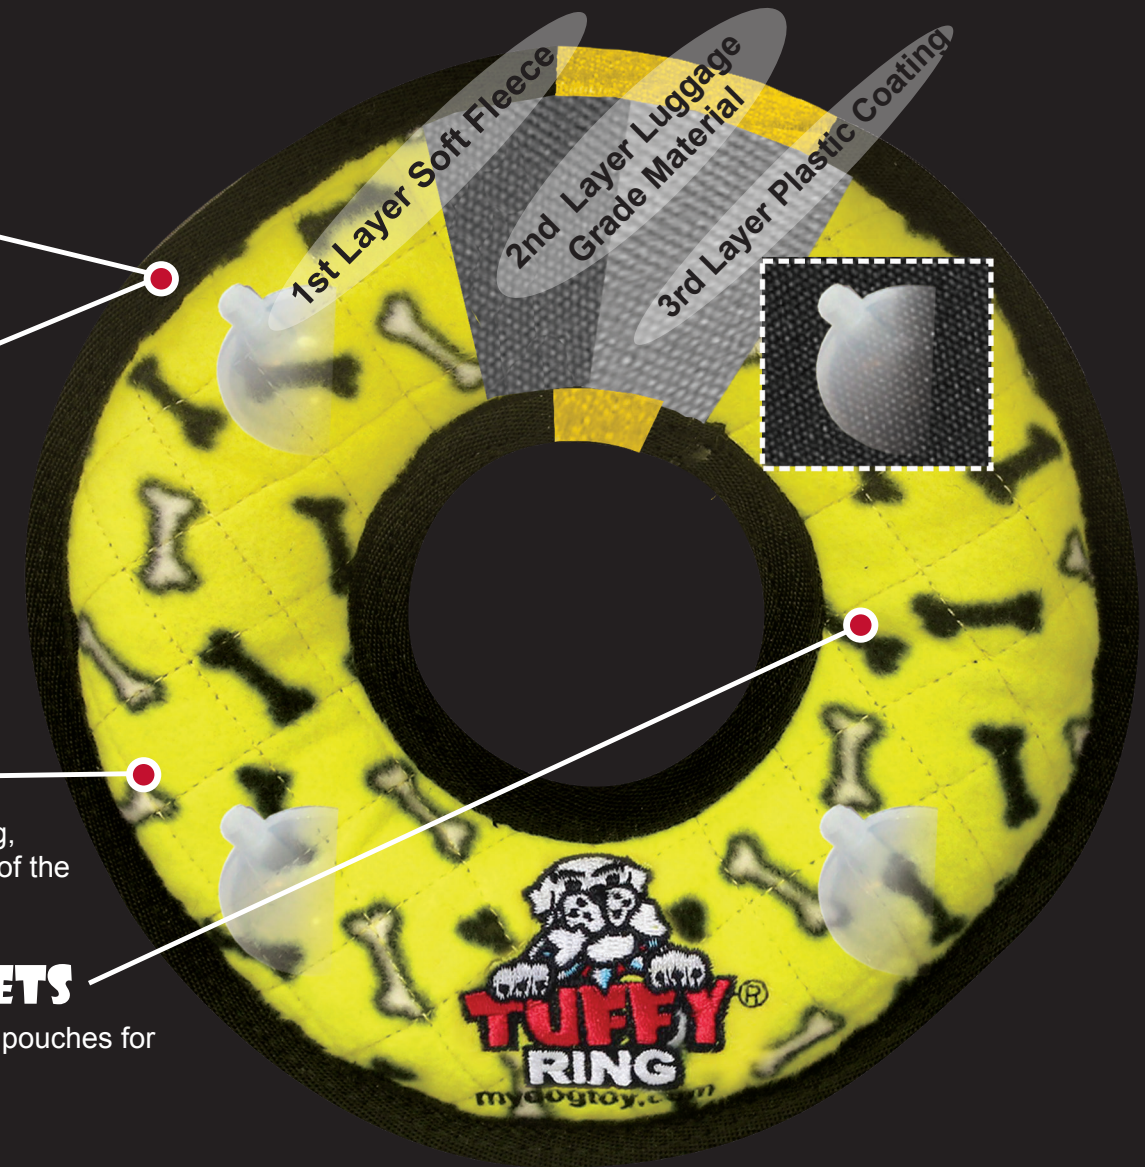

LIMITED GUARANTEE: For defects in workmanship. To read the full details of our Limited Guarantee, please visit MYDOGTOY.com

7 SEVEN ROWS OF STITCHING

Tuffy® toys can have up to 7 rows of stitching. The number of rows of stitching depends on the shape, size and style of the toy. Two directions of cross stitching hold the multiple layers together. Rows of stitching hold webbing around the material's edge, and the toy's parts are sewn together with up to 3 rows of stitching. When possible, a protective webbing is added around the outer edge and sewn up to 3 more times.

3 THREE LAYERS OF MATERIAL

Tuffy® toys can have up to 3 layers of material depending on the shape, size and style of the toy. Our Ultimate series (depicted here) can have up to 2 layers of Luggage grade material. Certain layers of material are coated with a layer of plastic to hold the material fibers together. Finally, we use soft fleece for the outside layer.

PROTECTIVE WEBBING

For our Ultimate series we add an additional layer of webbing, whenever possible, around the outside edge to cover the seams of the toy. This is sewn multiple times, for added durability.

SQUEAKER SAFETY POCKETS

When possible, squeakers are sewn inside protective pouches for your dog's safety.

DO NOT ingest any part of this toy.

LIMITED GUARANTEE: We guarantee the toys against defects and workmanship. If you experience a problem you should contact VIP Products directly at 1-866-4-DOG-TOY (436-4869).

Made In China

Vip Products

© 2023, 2022 VIP Products | Phoenix AZ | All Rights Reserved
1-866-4-DogToy | www.mydogtoy.com | REV.050323

ALL NEW MATERIAL CONTENTS: RESINATED POLYESTER FIBER BATTING REG NO: OH 77240 (CN) REG. NO. 12T-1077606 MADE IN CHINA	MATERIAUX NEUFS CONTENU: FIBRE RÉSINÉ OUATE DE POLYESTER NO DE PERMIS OH 77240 (CN) NO DE PERMIS 12T-1077606 FABRIQUÉ EN CHINE

MYDOGTOY.COM®