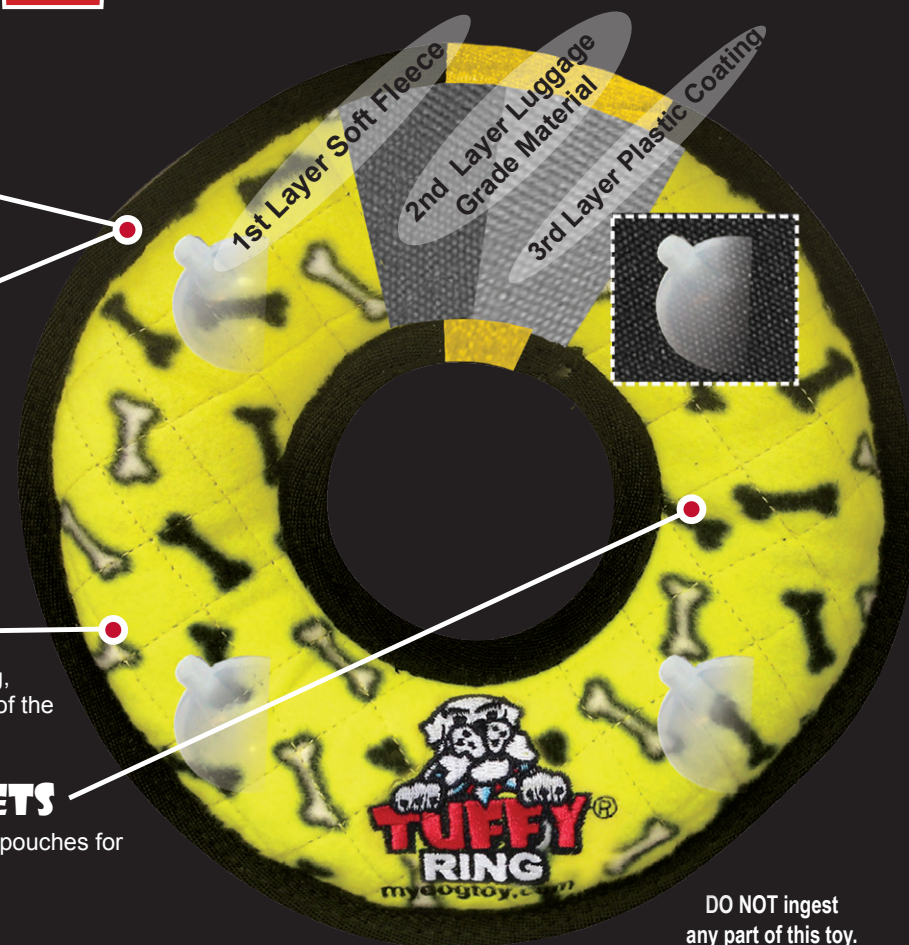

WIPY®

F... DOG TO

**THEY
FLOAT**

EXTRA...
THAT A...
OUTDO...
TRAINI...
HURT...
OR GUMS...
PEL...
DORS AND...
FOR...
WON'T

TUFFY®

7

SEVEN ROWS OF STITCHING

Tuffy® toys can have up to 7 rows of stitching. The number of rows of stitching depends on the shape, size and style of the toy. Two directions of cross stitching hold the multiple layers together. Rows of stitching hold webbing around the material's edge, and the toy's parts are sewn together with up to 3 rows of stitching. When possible, a protective webbing is added around the outer edge and sewn up to 3 more times.

3

THREE LAYERS OF MATERIAL

Tuffy® toys can have up to 3 layers of material depending on the shape, size and style of the toy. Our Ultimate series (depicted here) can have up to 2 layers of Luggage grade material. Certain layers of material are coated with a layer of plastic to hold the material fibers together. Finally, we use soft fleece for the outside layer.

PROTECTIVE WEBBING

For our Ultimate series we add an additional layer of webbing, whenever possible, around the outside edge to cover the seams of the toy. This is sewn multiple times, for added durability.

SQUEAKER SAFETY POCKETS

When possible, squeakers are sewn inside protective pouches for your dog's safety.

DO NOT ingest any part of this toy.

CARE INSTRUCTIONS

This toy is machine washable – air dry.

REMOVE LOOSE THREADS