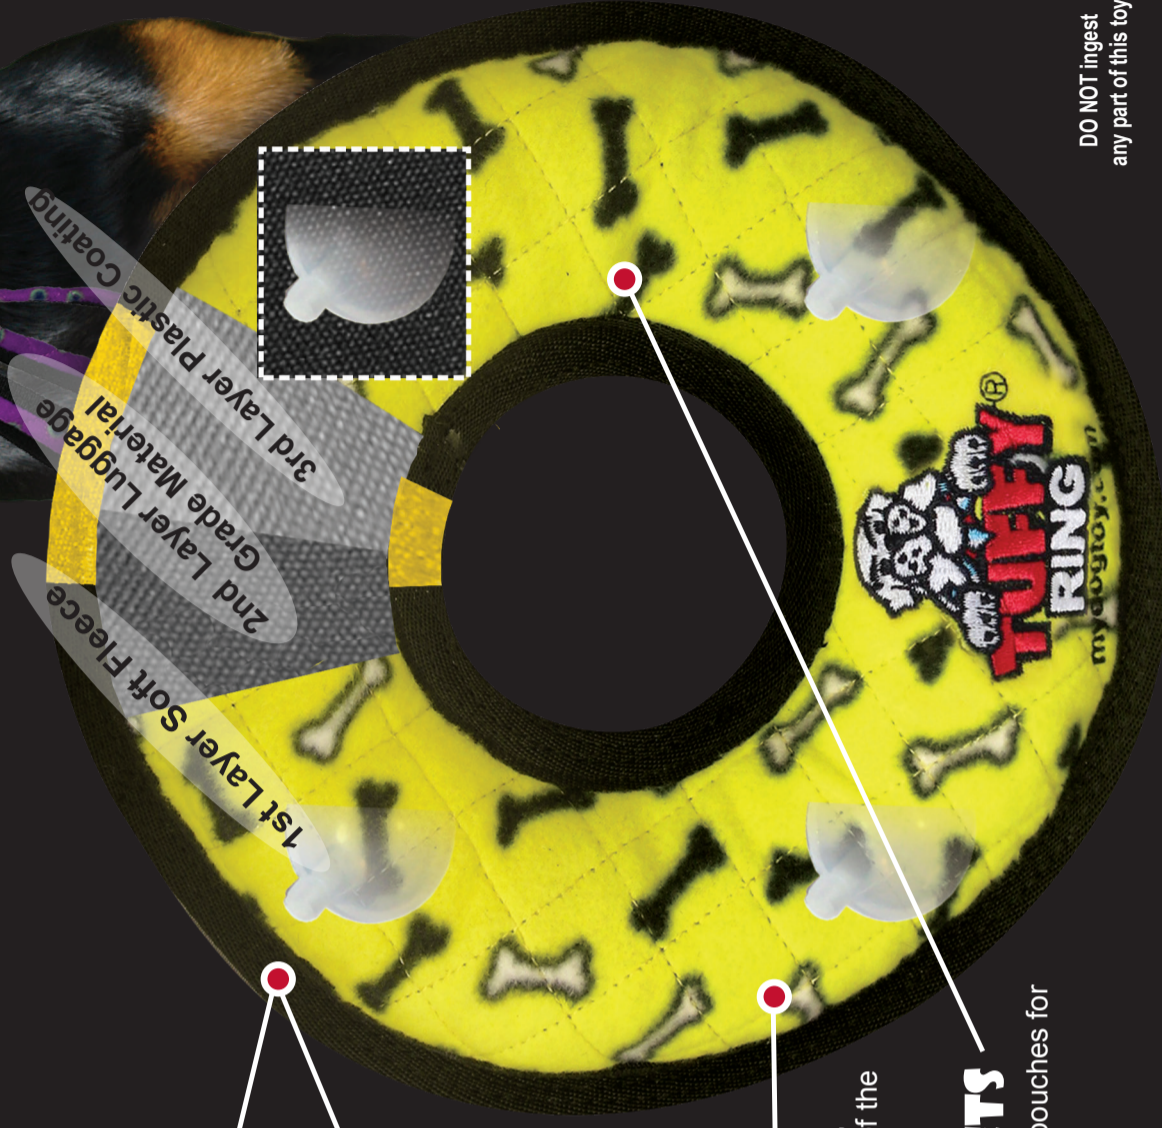

# TUFFEY®

WORLD'S "TUFF"EST SOFT DOG TOY

THE  
FLOA

W

EXTREMELY  
DURABLE PET TOYS  
THAT ARE GREAT INDOORS AND  
OUTDOORS. GREAT FOR  
TRAINING AND WON'T  
HURT TEETH  
OR GUMS.

## SEVEN ROWS OF STITCHING

Tuffy® toys can have up to 7 rows of stitching. The number of rows of stitching depends on the shape, size and style of the toy. Two directions of cross stitching hold the multiple layers together. Rows of stitching hold webbing around the material's edge, and the toy's parts are sewn together with up to 3 rows of stitching. When possible, a protective webbing is added around the outer edge and sewn up to 3 more times.

## THREE LAYERS OF MATERIAL

Tuffy® toys can have up to 3 layers of material depending on the shape, size and style of the toy. Our Ultimate series (depicted here) can have up to 2 layers of Luggage grade material. Certain layers of material are coated with a layer of plastic to hold the material fibers together. Finally, we use soft fleece for the outside layer.

## PROTECTIVE WEBBING

For our Ultimate series we add an additional layer of webbing, whenever possible, around the outside edge to cover the seams of the toy. This is sewn multiple times, for added durability.