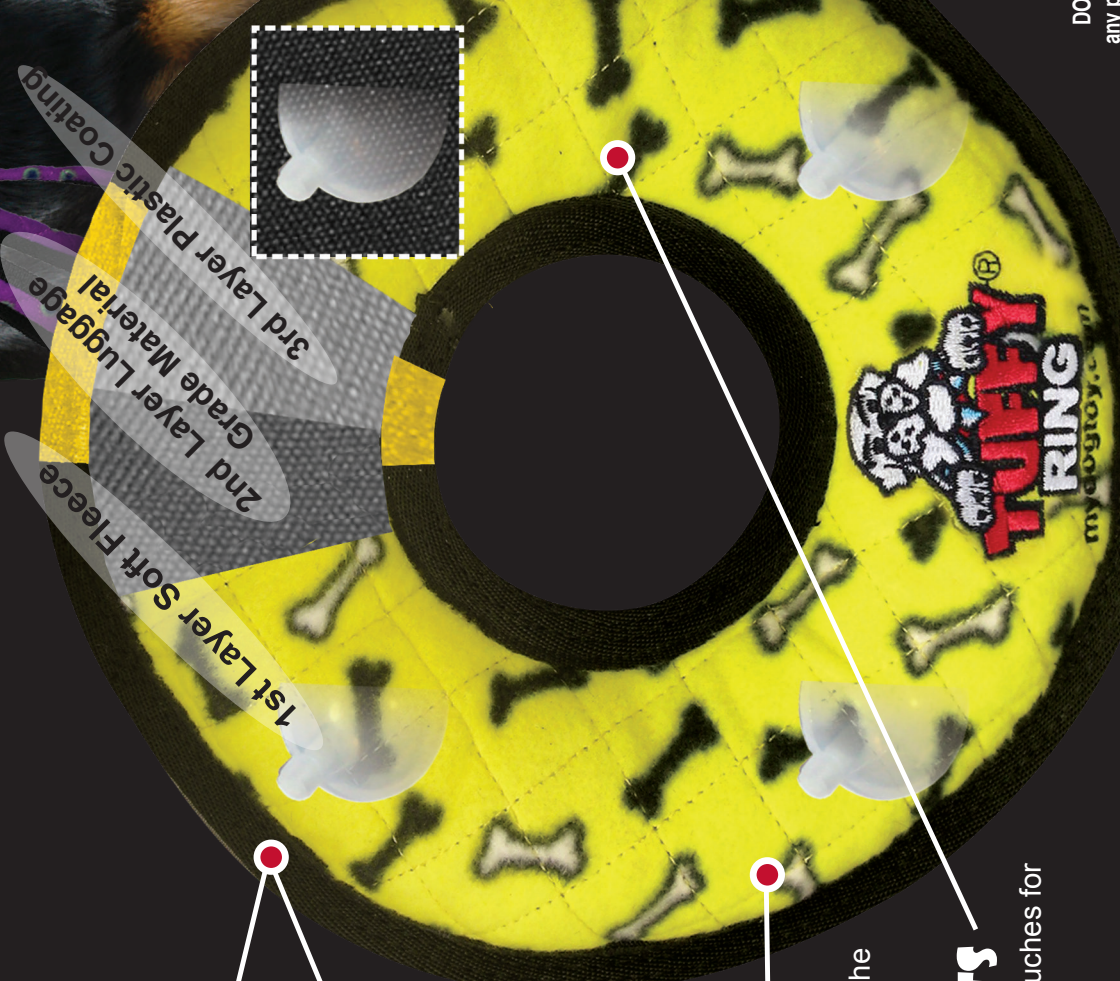

# TUFFEY®

WORLD'S "TUFF"EST SOFT DOG TOY

**THEY  
FLOAT**

**SQUEAK  
ME**

**WASHABLE**

**EXTREMELY  
DURABLE PET TOYS  
THAT ARE GREAT INDOORS AND  
OUTDOORS. GREAT FOR  
TRAINING AND WON'T  
HURT TEETH  
OR GUMS.**

## SEVEN ROWS OF STITCHING

Tuffy® toys can have up to 7 rows of stitching. The number of rows of stitching depends on the shape, size and style of the toy. Two directions of cross stitching hold the multiple layers together. Rows of stitching hold webbing around the material's edge, and the toy's parts are sewn together with up to 3 rows of stitching. When possible, a protective webbing is added around the outer edge and sewn up to 3 more times.

## THREE LAYERS OF MATERIAL

Tuffy® toys can have up to 3 layers of material depending on the shape, size and style of the toy. Our Ultimate series (depicted here) can have up to 2 layers of Luggage grade material. Certain layers of material are coated with a layer of plastic to hold the material fibers together. Finally, we use soft fleece for the outside layer.

## PROTECTIVE WEBBING

For our Ultimate series we add an additional layer of webbing, whenever possible, around the outside edge to cover the seams of the toy. This is sewn multiple times, for added durability.