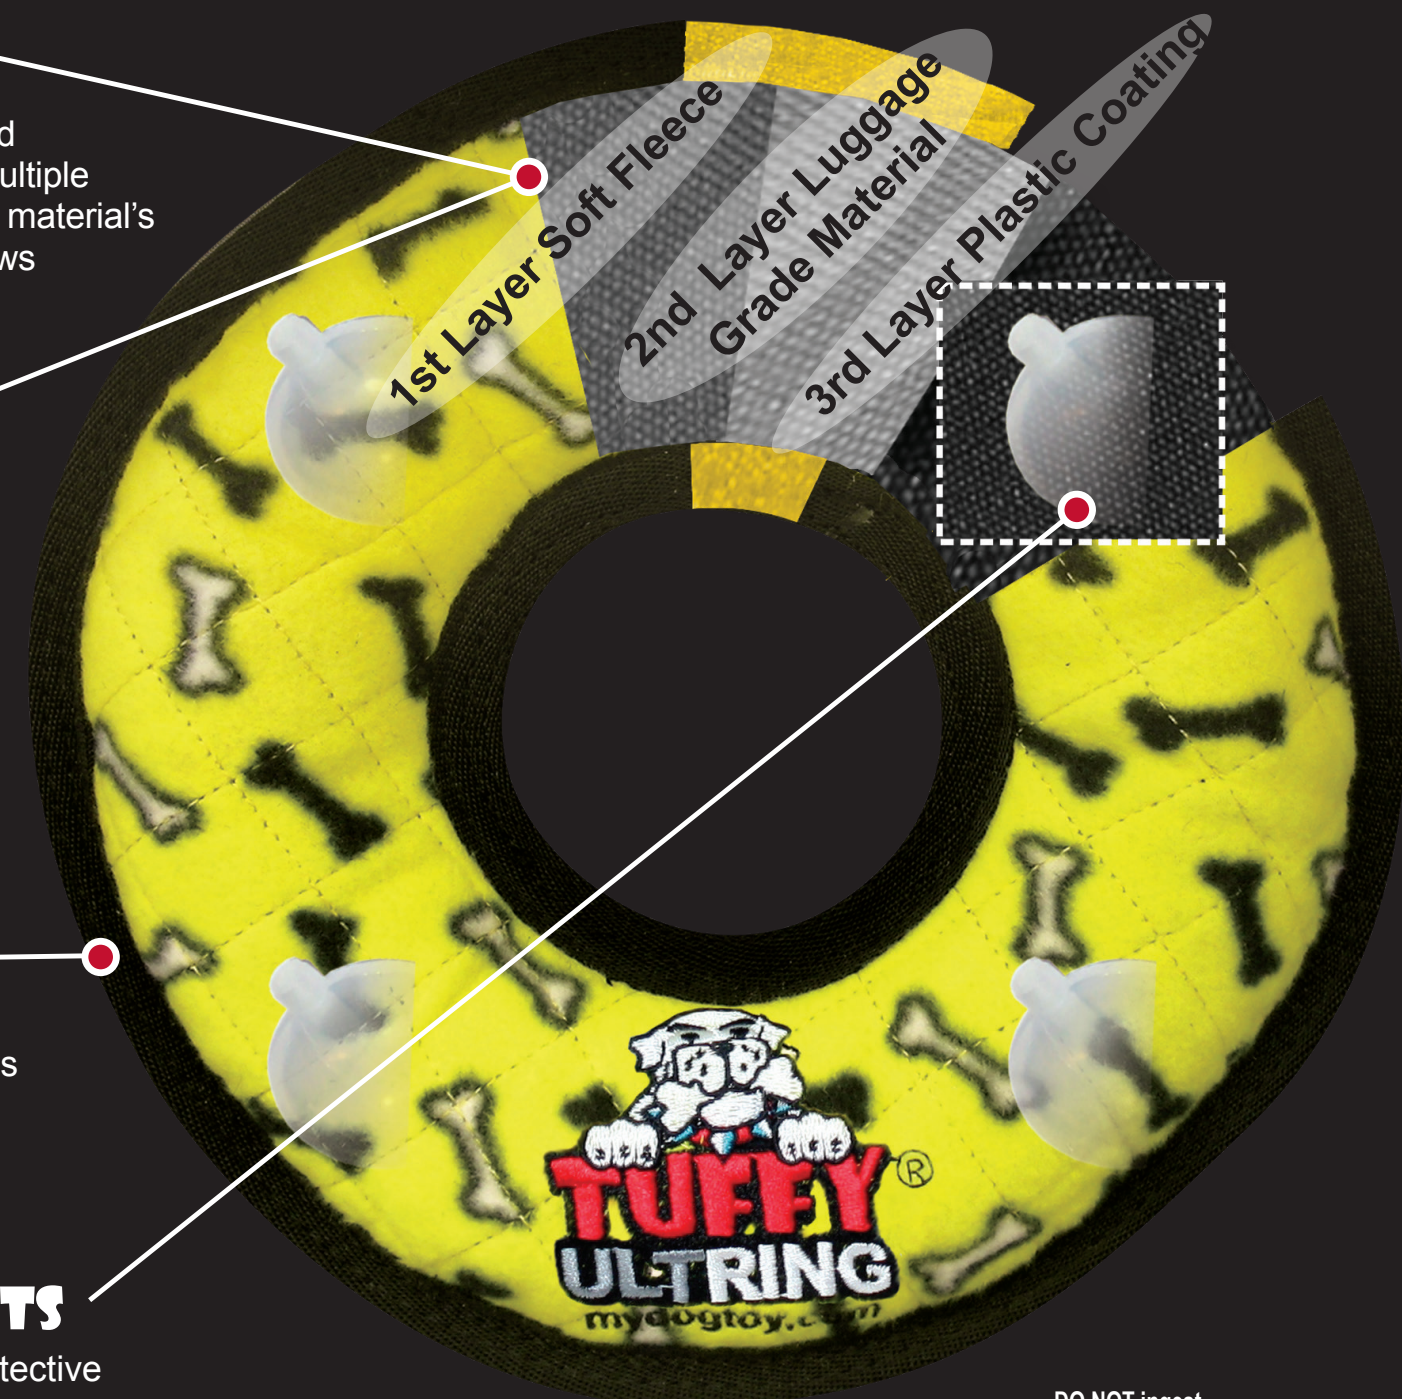

LIMITED GUARANTEE: For defects in workmanship. To read the full details of our Limited Guarantee, please visit MYDOGTOY.com

7

SEVEN ROWS OF STITCHING

Tuffy® toys can have up to 7 rows of stitching. The number of rows of stitching depends on the shape, size and style of the toy. Two directions of cross stitching hold the multiple layers together. Rows of stitching hold webbing around the material's edge, and the toy's parts are sewn together with up to 3 rows of stitching. When possible, a protective webbing is added around the outer edge and sewn up to 3 more times.

4

FOUR LAYERS OF MATERIAL

Tuffy® toys can have up to 4 layers of material depending on the shape, size and style of the toy. Our Ultimate series (depicted here) can have up to 2 layers of Luggage grade material. Certain layers of material are coated with a layer of plastic to hold the material fibers together. Finally, we use soft fleece for the outside layer.

PROTECTIVE WEBBING

For our Ultimate series we add an additional layer of webbing, whenever possible, around the outside edge to cover the seams of the toy. This is sewn multiple times, for added durability.

SQUEAKER SAFETY POCKETS

When possible, squeakers are sewn inside protective pouches for your dog's safety.

DO NOT ingest any part of this toy.

ITEM xxxxxx

LIMITED GUARANTEE: We guarantee the toys against defects and workmanship. If you experience a problem you should contact VIP Products directly at 1-866-4-DOG-TOY (436-4869).

Made In China

VIP Products

© 2021 VIP Products | Phoenix AZ | All Rights Reserved
1-866-4-DogToy | www.mydogtoy.com

ALL NEW MATERIAL CONTENTS: RESINATED POLYESTER FIBER BATTING REG. NO. OH 77240 (CN) REG. NO. 12T-1077606 MADE IN CHINA	MATÉRIEAUX NEUFS CONTENU: FIBRE RÉFINÉ OUATE DE POLYESTER NO DE PERMIS OH 77240 (CN) NO DE PERMIS 12T-1077606 FABRIQUÉ EN CHINE

MYDOGTOY.COM