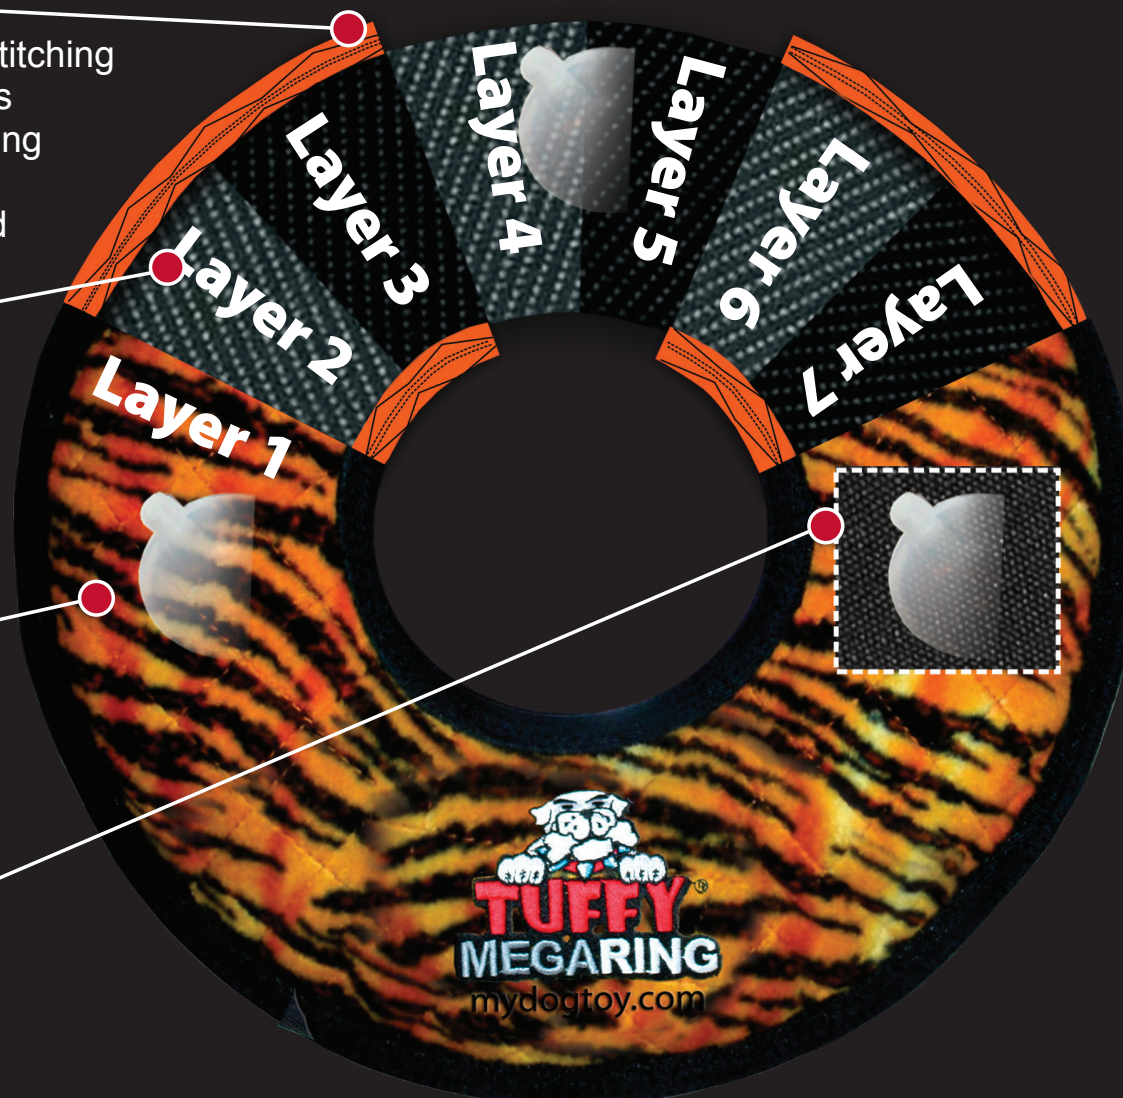

TUFFY®

SEVEN ROWS OF STITCHING

Tuffy® toys can have up to 7 rows of stitching. The number of rows of stitching depends on the shape, size and style of the toy. Two directions of cross stitching hold the multiple layers together. Rows of stitching hold webbing around the material's edge, and the toy's parts are sewn together with up to 3 rows of stitching. When possible, a protective webbing is added around the outer edge and sewn up to 3 more times.

SEVEN LAYERS OF MATERIAL

Tuffy® MEGA toys can have up to 7 layers of material depending on the shape, size and style of the toy. Our MEGA series (depicted here) can have up to 3 layers of Luggage grade material. Certain layers of material are coated with a layer of plastic to hold the material fibers together. Finally, we use soft fleece for the outside layer.

PROTECTIVE WEBBING

For our MEGA series we add an additional layer of webbing, whenever possible, around the outside edge to cover the seams of the toy. This is sewn multiple times, for added durability.

SQUEAKER SAFETY POCKETS

When possible, squeakers are sewn inside protective pouches as an added layer of safety.

DO NOT ingest any part of this toy.

CARE INSTRUCTIONS

This toy is machine washable – air dry.

REMOVE LOOSE THREADS

Over time this toy will start to show wear. Trim loose threads or loose material to avoid accidental ingestion.

THERE IS NO SUCH THING AS INDESTRUCTIBLE!

Tuffy's are the "World's Most Durable Soft Dog Toys" and they are built to withstand rigorous interactive play, not aggressive chewing. We use quality durable materials, but this product is still a "soft" plush dog toy that can be damaged from chewing. Care for your dog like you would your child. Do not allow your pet to swallow any part of ANY brand of dog toy.

ITEM XXXXXX

ALL NEW MATERIAL	MATERIAUX NEUFS
CONTENTS: RESINATED	CONTENU: FIBRE RESINE OUATE
POLYESTER FIBER BATTING	DE POLYESTER
REG. NO: OH 77240 (CN)	NO DE PERMIS OH 77240 (CN)
REG. NO. 12T-1077606	NO DE PERMIS 12T-1077606
MADE IN CHINA	FABRIQUE EN CHINE

LIMITED GUARANTEE: We guarantee the toys against defects and workmanship. If you experience a problem you should contact VIP Products directly at 1-866-4-DOG-TOY (436-4869).

Made In China

VIP Products

© 2023 VIP Products | Phoenix AZ | All Rights Reserved
1-866-4-DogToy | www.mydogtoy.com

MYDOGTOY.COM®