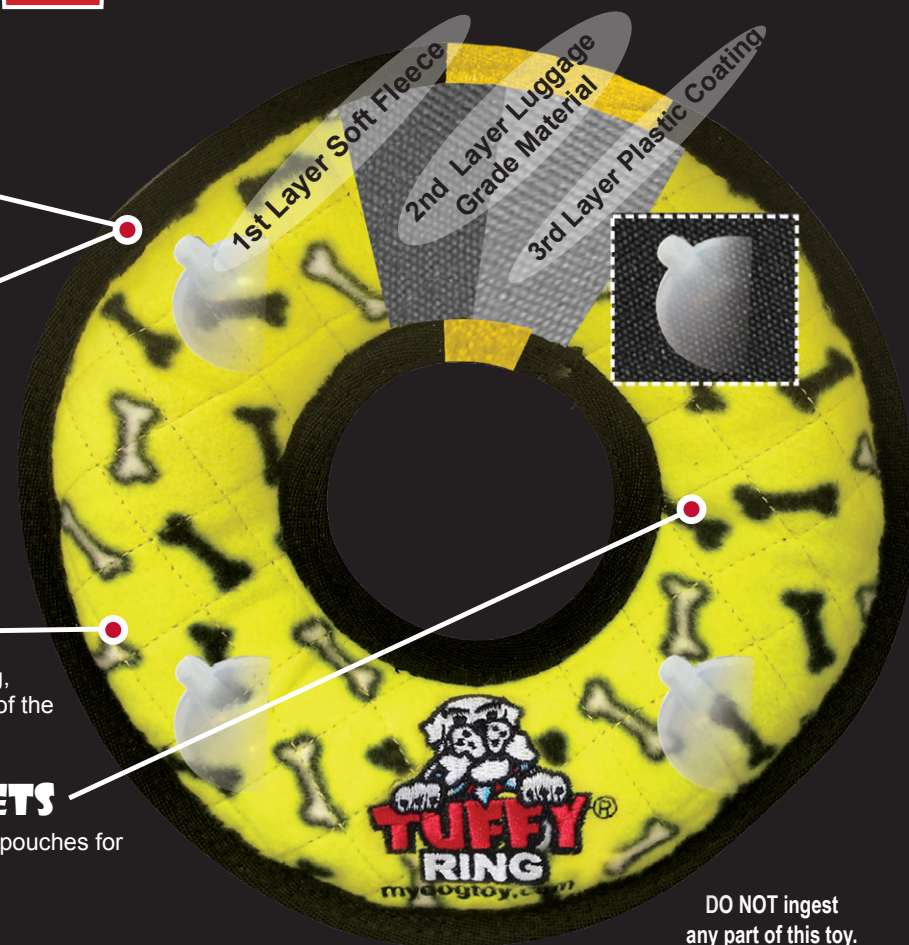

## 7 SEVEN ROWS OF STITCHING

Tuffy® toys can have up to 7 rows of stitching. The number of rows of stitching depends on the shape, size and style of the toy. Two directions of cross stitching hold the multiple layers together. Rows of stitching hold webbing around the material's edge, and the toy's parts are sewn together with up to 3 rows of stitching. When possible, a protective webbing is added around the outer edge and sewn up to 3 more times.

## 3 THREE LAYERS OF MATERIAL

Tuffy® toys can have up to 3 layers of material depending on the shape, size and style of the toy. Our Ultimate series (depicted here) can have up to 2 layers of Luggage grade material. Certain layers of material are coated with a layer of plastic to hold the material fibers together. Finally, we use soft fleece for the outside layer.

## PROTECTIVE WEBBING

For our Ultimate series we add an additional layer of webbing, whenever possible, around the outside edge to cover the seams of the toy. This is sewn multiple times, for added durability.

## SQUEAKER SAFETY POCKETS

When possible, squeakers are sewn inside protective pouches for your dog's safety.

DO NOT ingest any part of this toy.