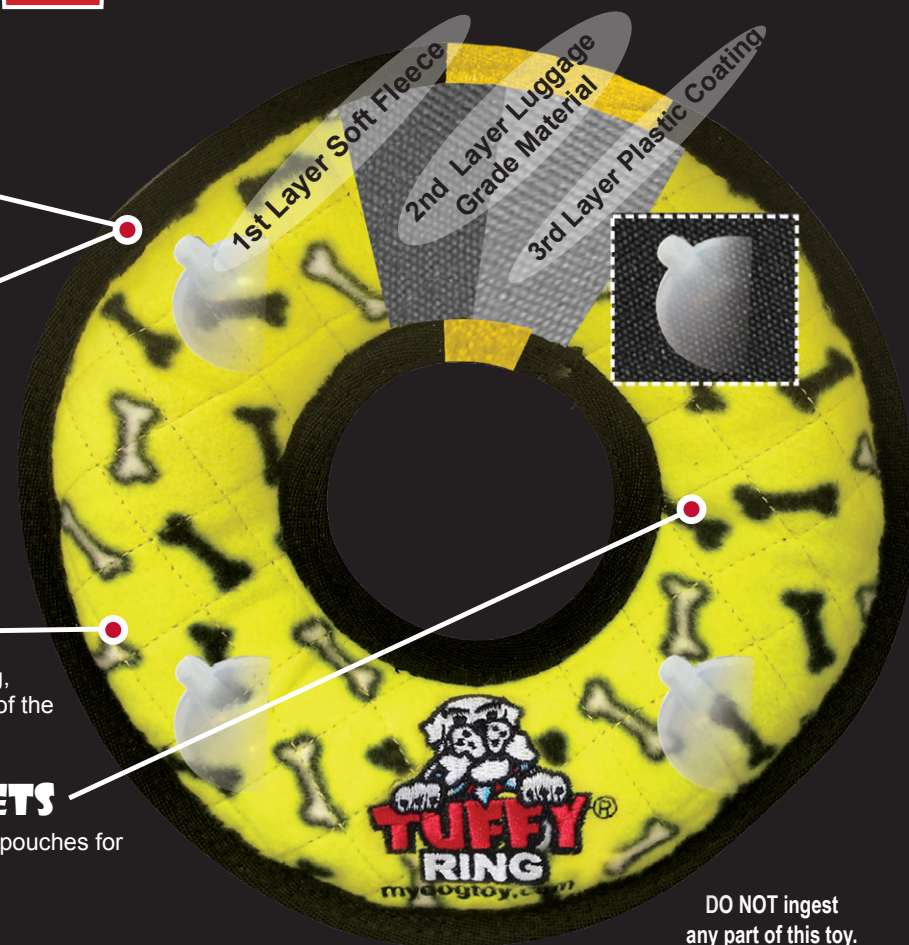

TUFFY®

7 SEVEN ROWS OF STITCHING

Tuffy® toys can have up to 7 rows of stitching. The number of rows of stitching depends on the shape, size and style of the toy. Two directions of cross stitching hold the multiple layers together. Rows of stitching hold webbing around the material's edge, and the toy's parts are sewn together with up to 3 rows of stitching. When possible, a protective webbing is added around the outer edge and sewn up to 3 more times.

3 THREE LAYERS OF MATERIAL

Tuffy® toys can have up to 3 layers of material depending on the shape, size and style of the toy. Our Ultimate series (depicted here) can have up to 2 layers of Luggage grade material. Certain layers of material are coated with a layer of plastic to hold the material fibers together. Finally, we use soft fleece for the outside layer.

PROTECTIVE WEBBING

For our Ultimate series we add an additional layer of webbing, whenever possible, around the outside edge to cover the seams of the toy. This is sewn multiple times, for added durability.

SQUEAKER SAFETY POCKETS

When possible, squeakers are sewn inside protective pouches for your dog's safety.

DO NOT ingest any part of this toy.

CARE INSTRUCTIONS

This toy is machine washable – air dry.

REMOVE LOOSE THREADS

Over time this toy will start to show wear. Trim loose threads or loose material to avoid accidental ingestion.

THERE IS NO SUCH THING AS INDESTRUCTIBLE!

Tuffy's are the "World's Most Durable Soft Dog Toys" and they are built to withstand rigorous interactive play, not aggressive chewing. We use quality durable materials, but this product is still a "soft" plush dog toy that can be damaged from chewing. Care for your dog like you would your child. Do not allow your pet to swallow any part of ANY brand of dog toy.

LIMITED GUARANTEE: For defects in workmanship. To read the full details of our Limited Guarantee, please visit MYDOGTOY.com

ITEM XXXXXX

ALL NEW MATERIAL
CONTENTS: RESINATED
POLYESTER FIBER BATTING
REG NO: OH 77240 (CN)
REG. NO. 12T-1077606
MADE IN CHINA

MATERIAUX NEUFS
CONTENU: FIBRE RÉSINÉ OUATE
DE POLYESTER
NO DE PERMIS OH 77240 (CN)
NO DE PERMIS 12T-1077606
FABRIQUÉ EN CHINE

LIMITED GUARANTEE: We guarantee the toys against defects and workmanship. If you experience a problem you should contact VIP Products directly at 1-866-4-DOG-TOY (436-4869).

Made In China

VIP Products

© 2023 VIP Products | Phoenix AZ | All Rights Reserved
1-866-4-DogToy | www.mydogtoy.com

MYDOGTOY.COM®